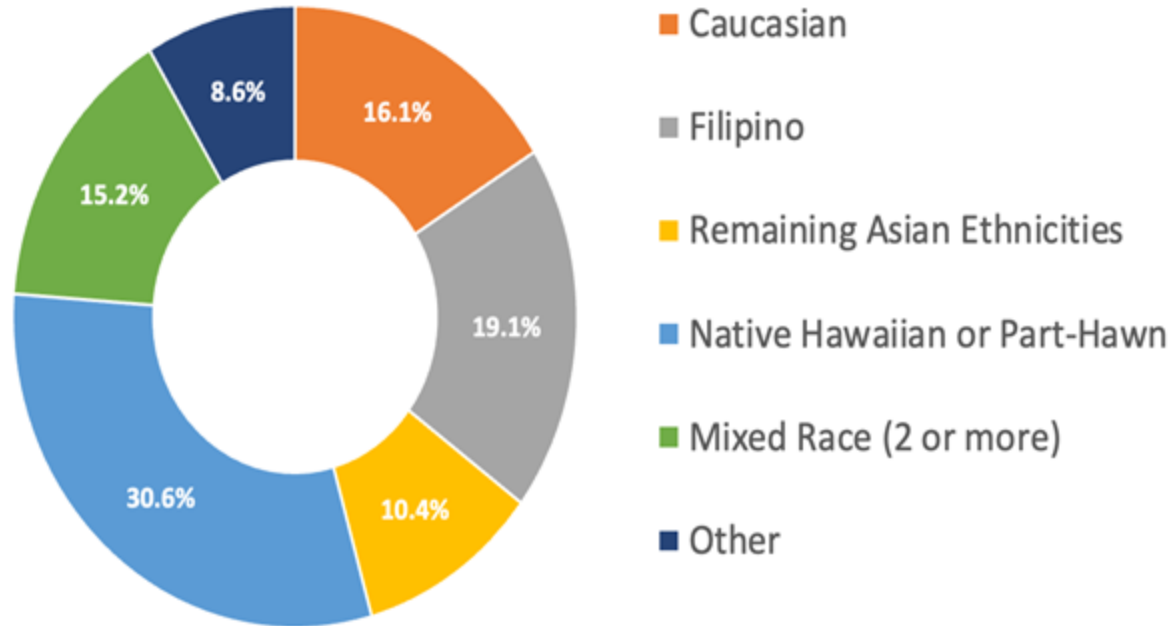

UNIVERSITY of HAWAII
KAUA'I
COMMUNITY COLLEGE

Kaua'i Community College Convocation January 7th, 2025

Kaua'i CC Fall to Fall Enrollment

Kaua'i CC Enrollment by Race, Fall 2024 Census

Race/Ethnicity
All

Race/Ethnicity
Non Early Admit

First Generation Status
Non-Early Admit

College Enrollment

Graduates participating in dual credit are more likely than non-participants to attend college campus or on the continent.

Public High School Class of 2022