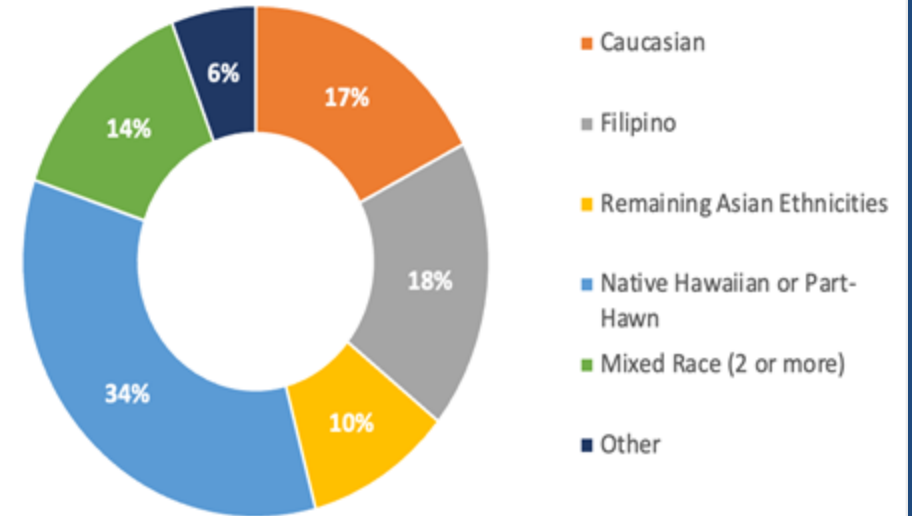

UNIVERSITY of HAWAII
KAUA'I
COMMUNITY COLLEGE

Kaua'i Community College Convocation January 7th, 2025

Kaua'i CC Fall to Fall Enrollment

Kaua'i CC Enrollment by Race, Fall 2024 Census

Race/Ethnicity
All

Race/Ethnicity
Non Early Admit