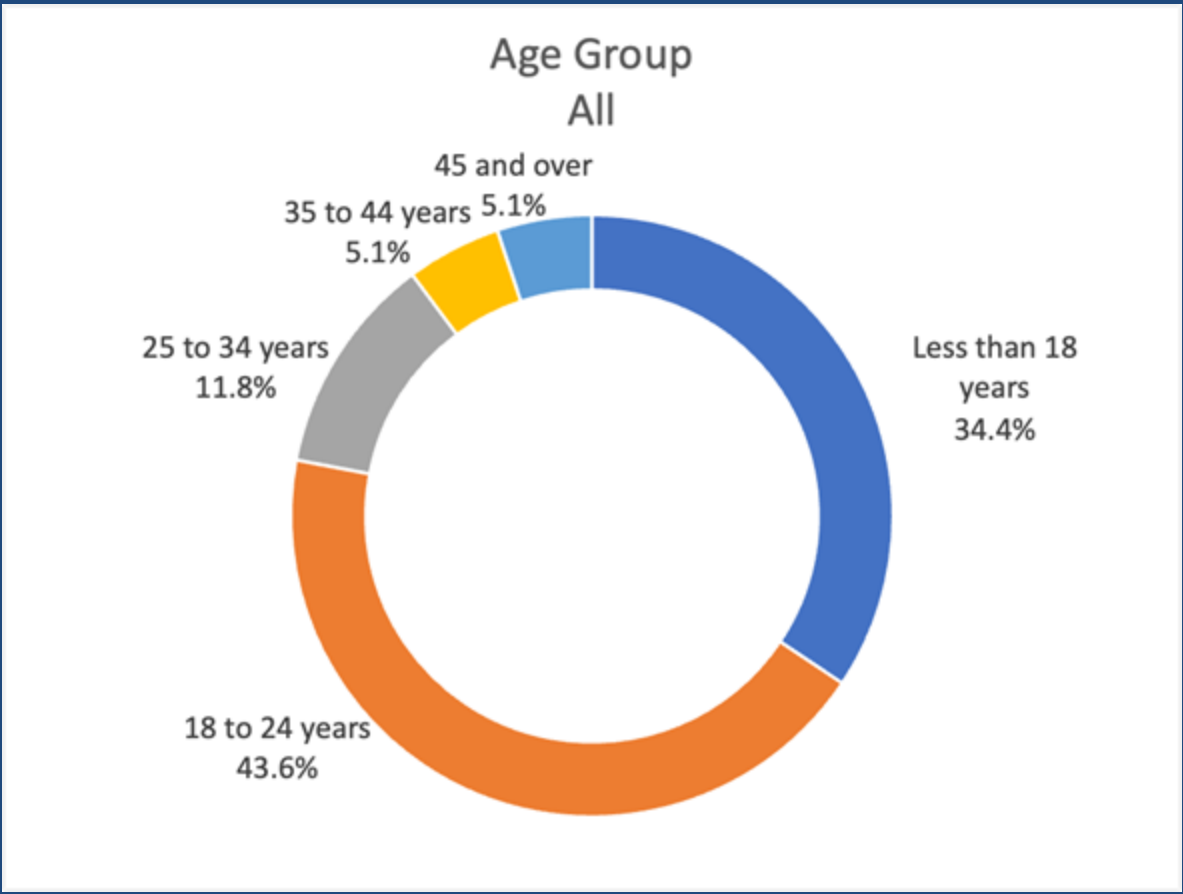

More about Kaua'i CC Students, Fall 2024 Census