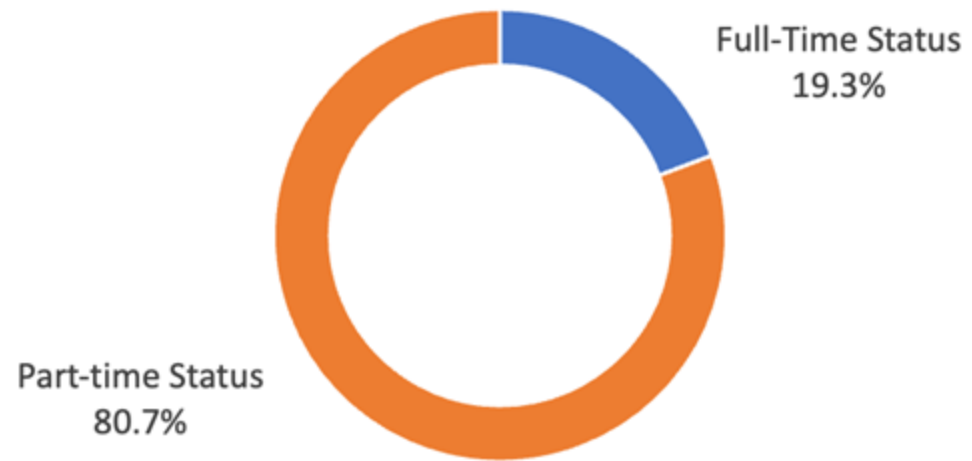

More about Kaua'i CC Students

More about Kaua'i CC Students, Fall 2024 Census

More about Kaua'i CC Students

Attendance Status
All

Attendance Status
Non-Early Admit

More about Kaua'i CC Students

First Generation Students
All

First Generation Status
Non-Early Admit

College Enrollment

Graduates participating in dual credit are more likely than non-participants to attend college campus or on the continent.

Public High School Class of 2022