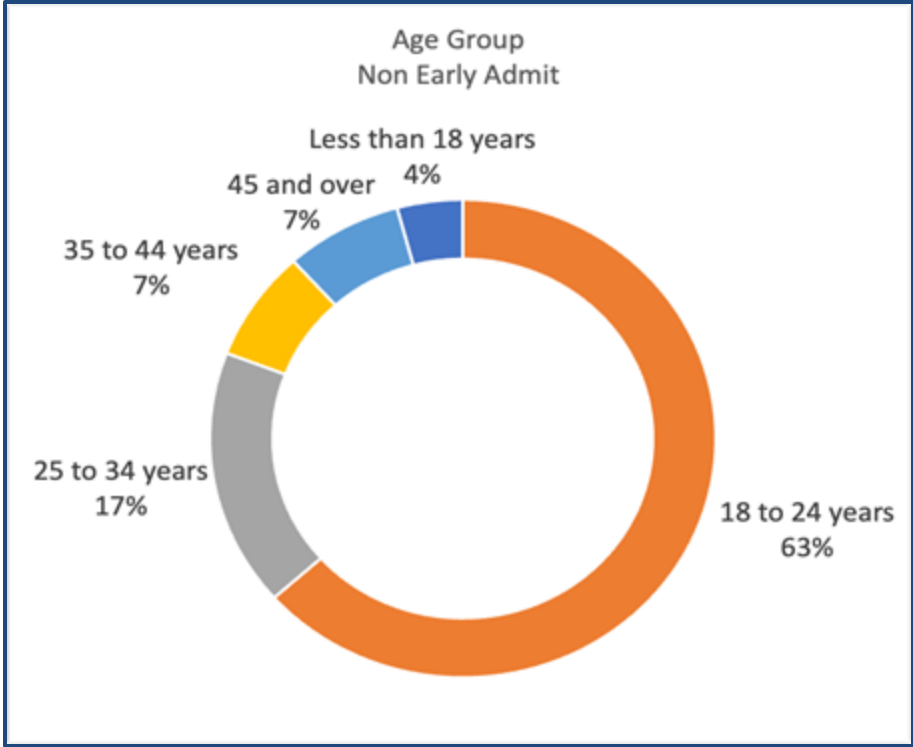

More about Kaua'i CC Students, Fall 2024 Census