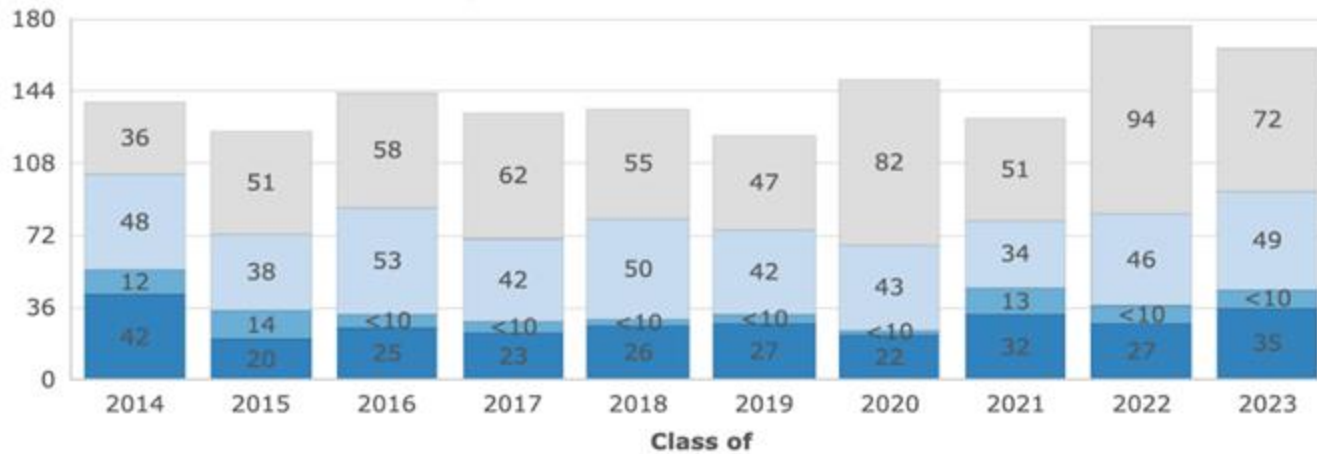

CHART INFORMATION +

CHART DETAILS +

CHART FILTERS

Select Year: 2023

Filter by District: Kauai

College Enrollment Trends - Waimea HS

■ Non UH
 ■ UH 4-Years
 ■ UH 2-Years
 ■ HS Graduates that did not attend college