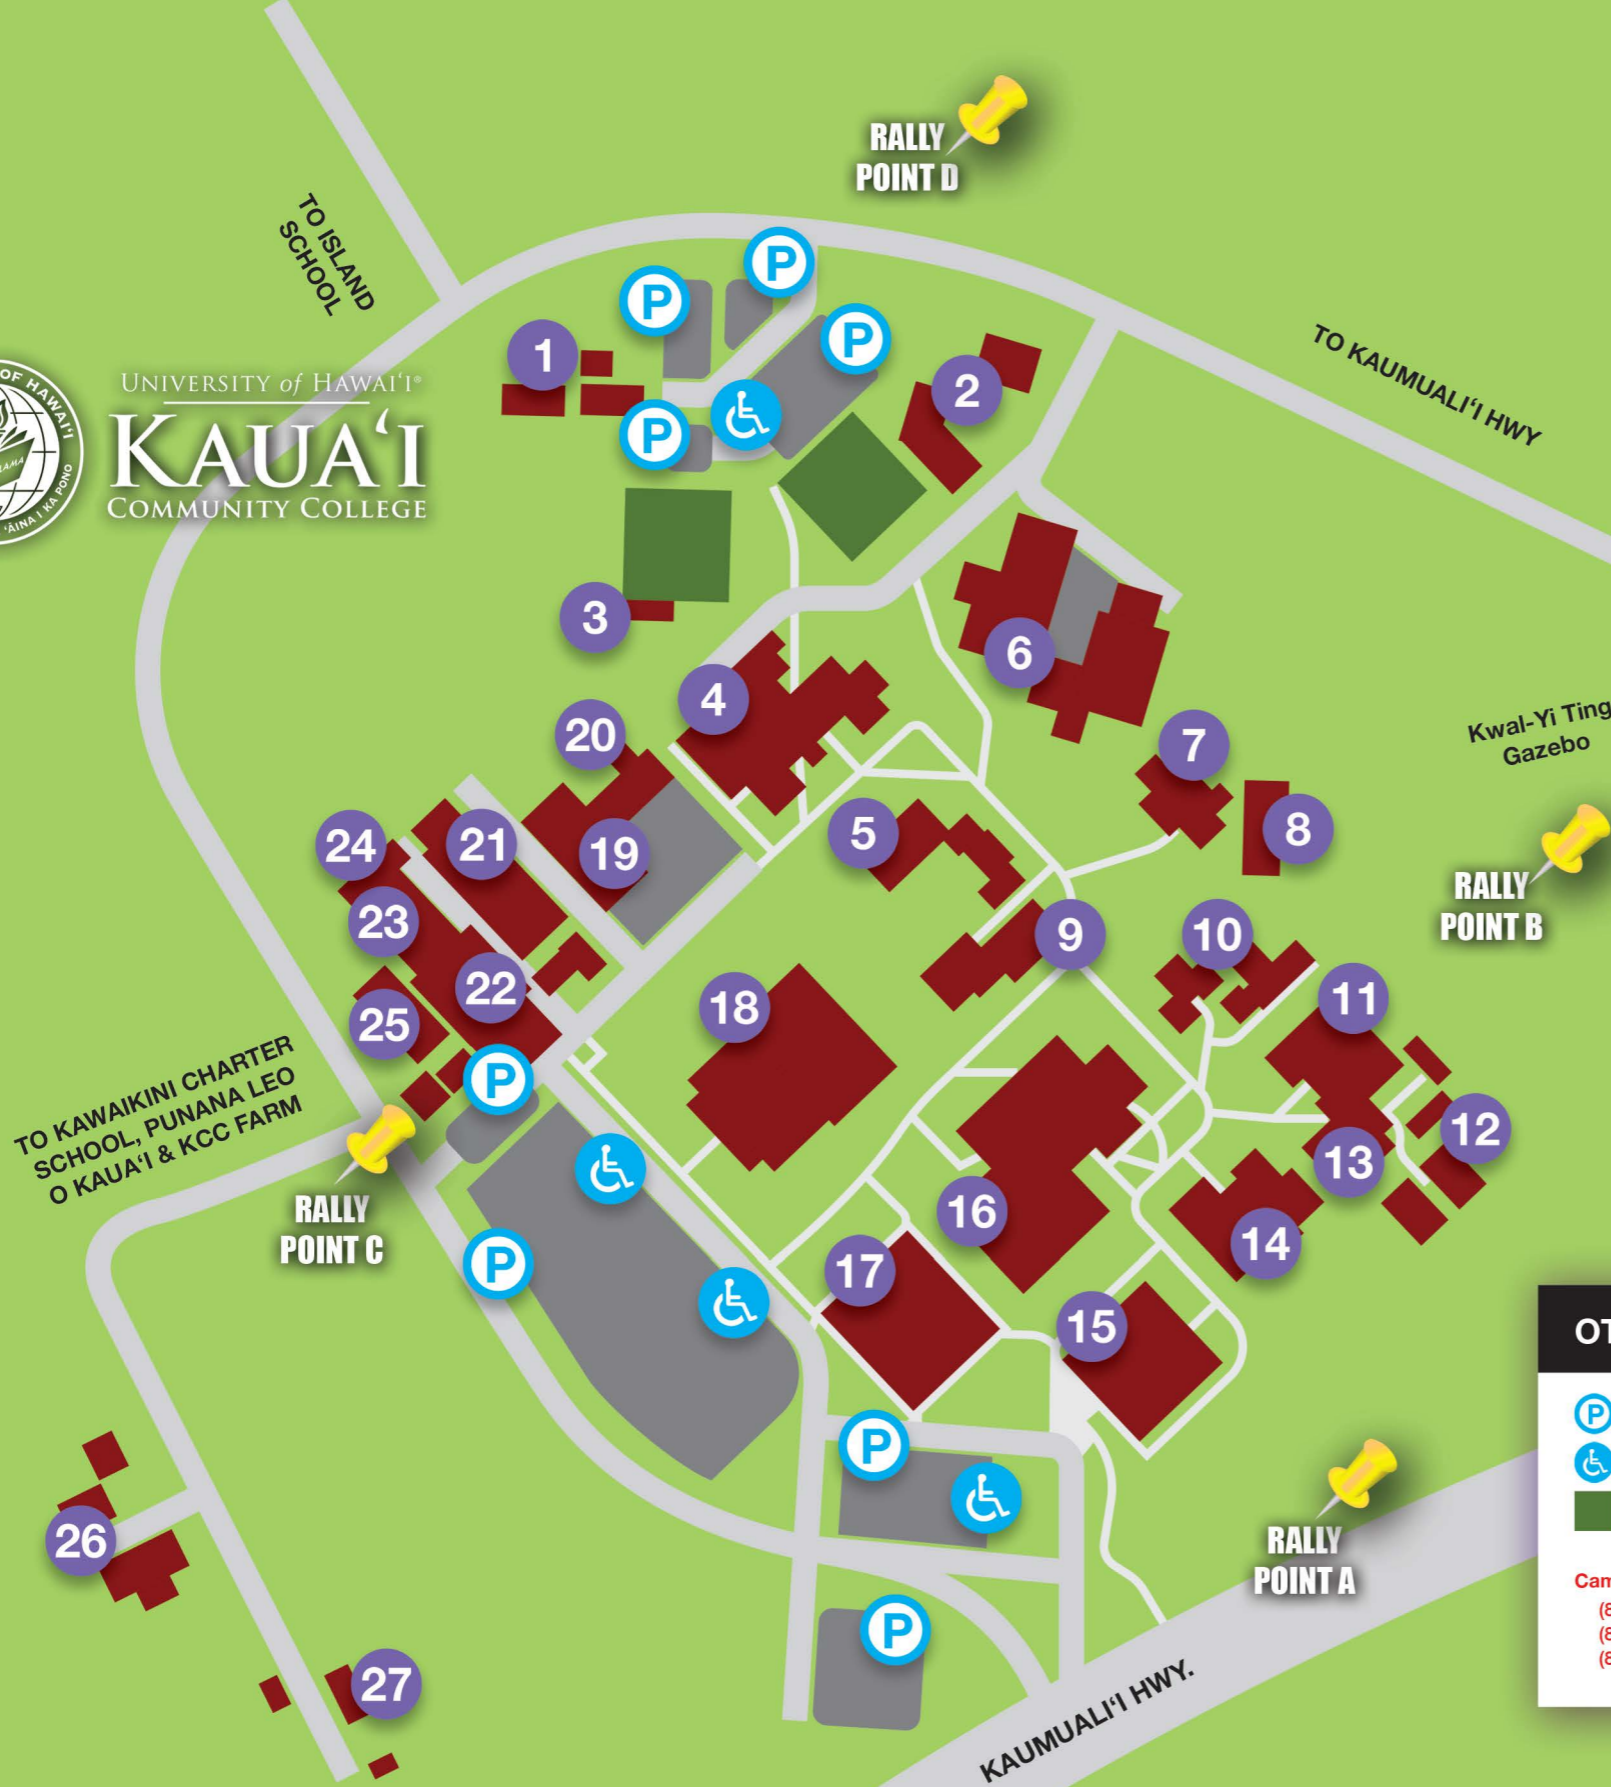

# Welding

**Evacuation Rally Point**  
**Rally Point C - west of PAC- see Map below**

 AED Device

 Exits

 Fire Extinguishers

 Fire Pull Alarm

 First Aid Kit

UNIVERSITY of HAWAII®  
**KAUAI**  
COMMUNITY COLLEGE

## BUILDINGS

- 1 EC – Childcare Center
- 2 MN – Maintenance
- 3 PE – Phys. Ed
- 4 CCTR – Campus Center
- 5 Fine Arts Auditorium
- 6 AMT/ABRP – Automotive, Autobody
- 7 SSCI – Social Science
- 8 HAW ST – Hawaiian Studies
- 9 ART1/ART2 – Fine Arts
- 10 FC1/FC2/WC – Faculty 1&2, Wellness Ctr.
- 11 BUS – Business Education
- 12 HLTANX/HLTHP/HLTKH – Nursing Annex, Haupu & Kilohana
- 13 HLTSCI – Health Science
- 14 SCI – Natural Science
- 15 OSC – One Stop Center
- 16 LRC – Learning Resource Center, Library
- 17 OCET – Bookstore, Office of Cont. Education & Training
- 18 PACTR – Performing Arts Center
- 19 CARP – Carpentry
- 20 Phys. Ed. Office
- 21 WELD – Welding
- 22 DKITEC – Daniel Inouye Tech. Center
- 23 GRNSHP – Green Auto. Shop
- 24 Veterans Support Center
- 25 EB – Elections Building
- 26 FARM-K 105 – Farm
- 27 FARM-K 104 – Farm