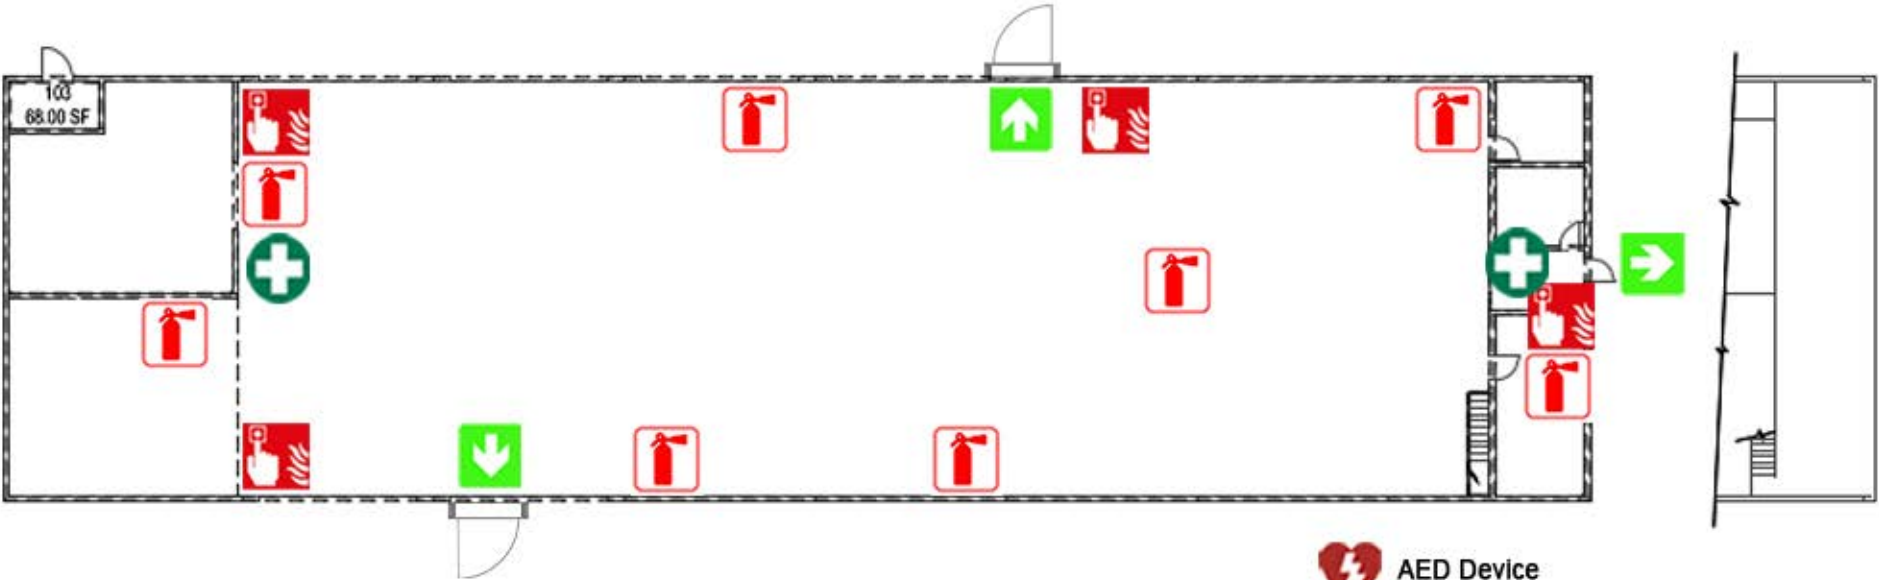

# Welding

**Evacuation Rally Point**  
**Rally Point C - west of PAC- see Map below**

 AED Device

 Exits

 Fire Extinguishers

 Fire Pull Alarm

 First Aid Kit

UNIVERSITY of HAWAII®  
**KAUAI**  
COMMUNITY COLLEGE

## BUILDINGS

- 1 EC – Childcare Center
- 2 MN – Maintenance
- 3 PE – Phys. Ed
- 4 CCTR – Campus Center
- 5 Fine Arts Auditorium
- 6 AMT/ABRP – Automotive, Autobody
- 7 SSCI – Social Science
- 8 HAW ST – Hawaiian Studies
- 9 ART1/ART2 – Fine Arts
- 10 FC1/FC2/WC – Faculty 1&2, Wellness Ctr.
- 11 BUS – Business Education
- 12 HLTANX/HLTHP/HLTKH – Nursing Annex, Haupu & Kilohana
- 13 HLTSCI – Health Science
- 14 SCI – Natural Science
- 15 OSC – One Stop Center
- 16 LRC – Learning Resource Center, Library
- 17 OCET – Bookstore, Office of Cont. Education & Training
- 18 PACTR – Performing Arts Center
- 19 CARP – Carpentry
- 20 Phys. Ed. Office
- 21 WELD – Welding
- 22 DKITEC – Daniel Inouye Tech. Center
- 23 GRNSHP – Green Auto. Shop
- 24 Veterans Support Center
- 25 EB – Elections Building
- 26 FARM-K 105 – Farm
- 27 FARM-K 104 – Farm