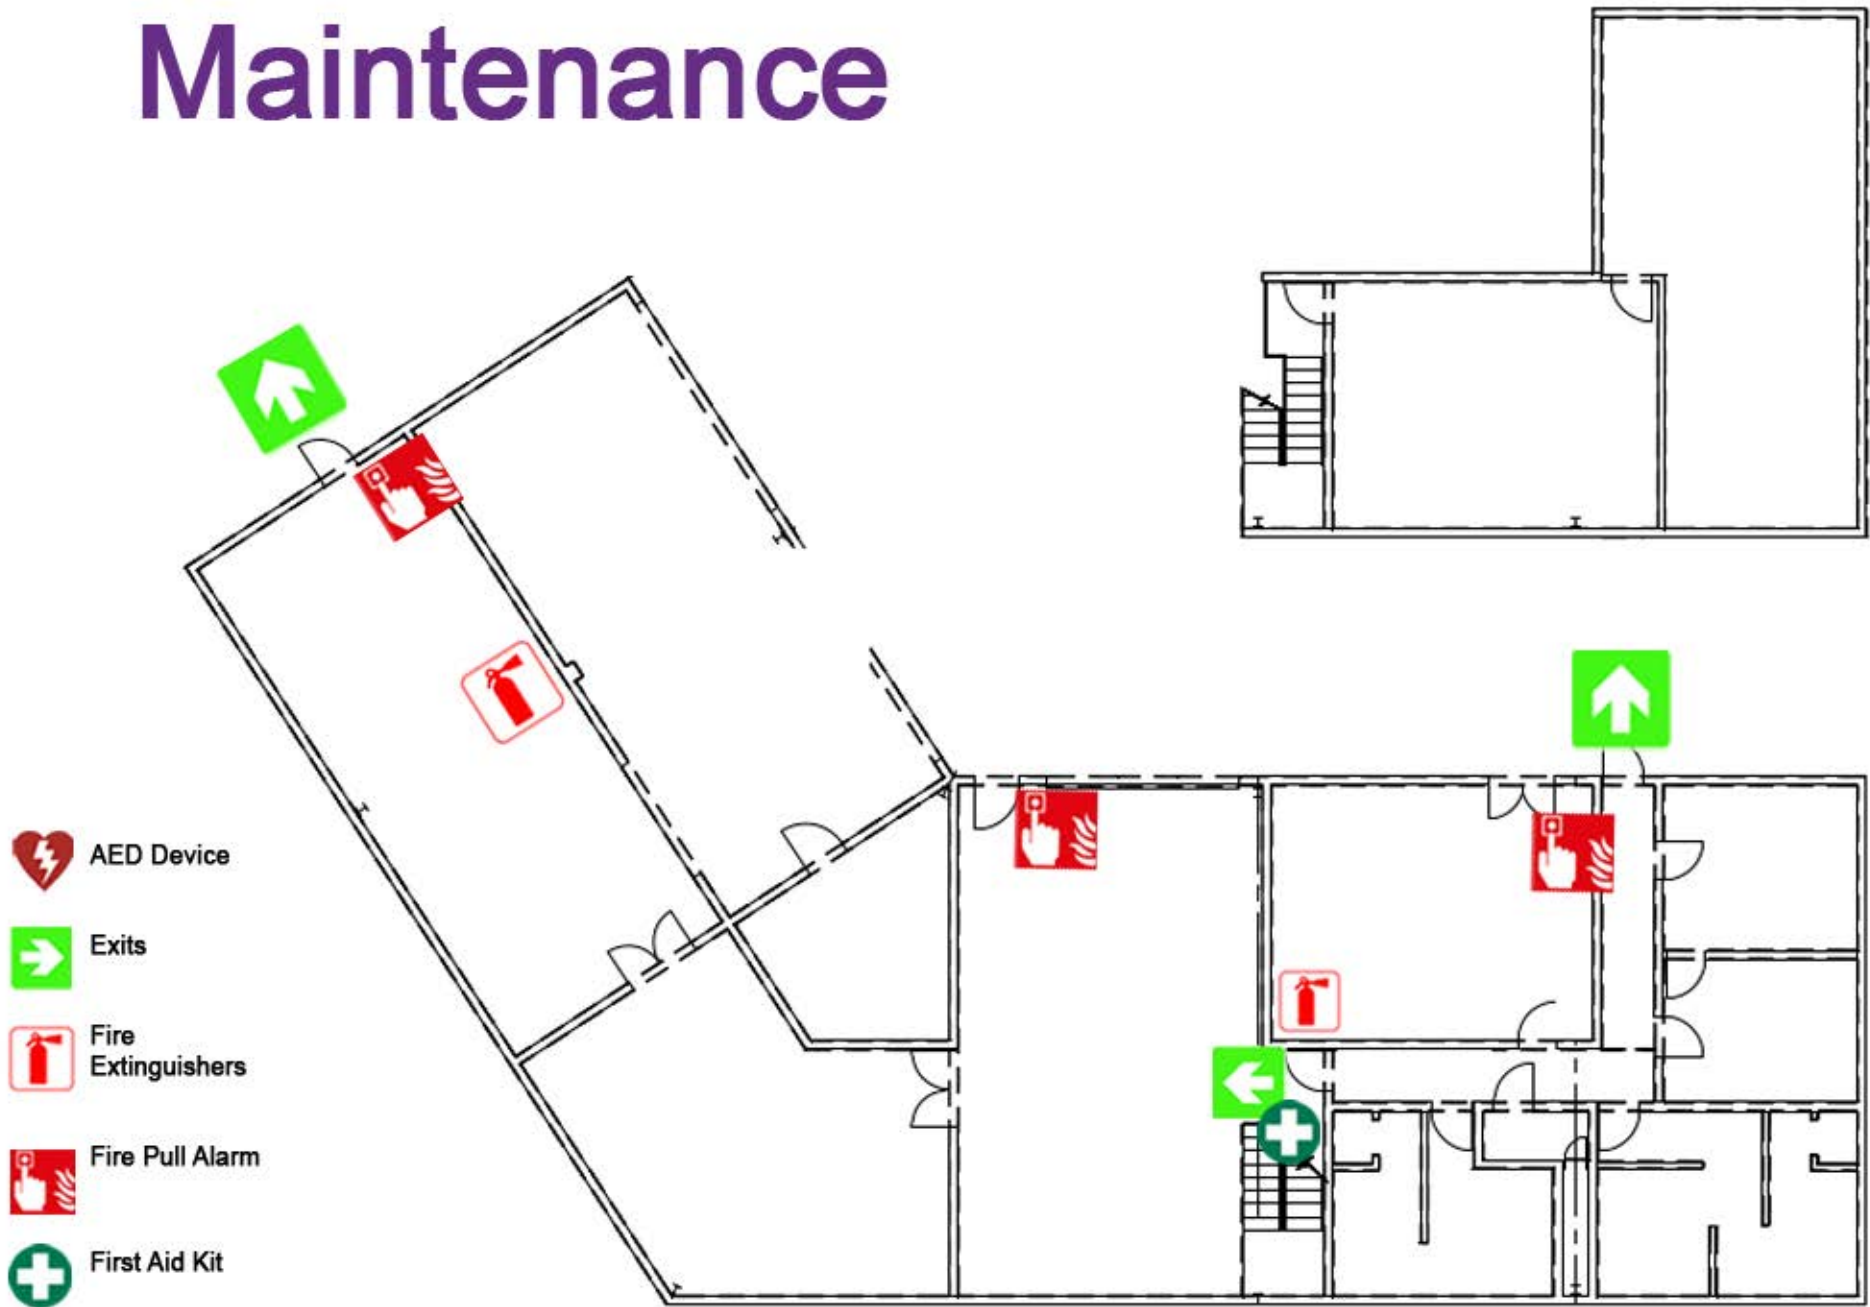

# Maintenance

**Building Coordinator** Amy Watase  
**Evacuation Rally Point** Rally Point D - Parking Lot V - see Map below

UNIVERSITY of HAWAII®  
**KAUAI**  
COMMUNITY COLLEGE

## BUILDINGS

- 1 EC – Childcare Center
- 2 MN – Maintenance
- 3 PE – Phys. Ed
- 4 CCTR – Campus Center
- 5 Fine Arts Auditorium
- 6 AMT/ABRP – Automotive, Autobody
- 7 SSCI – Social Science
- 8 HAW ST – Hawaiian Studies
- 9 ART1/ART2 – Fine Arts
- 10 FC1/FC2/WC – Faculty 1&2, Wellness Ctr.
- 11 BUS – Business Education
- 12 HLTANX/HLTHP/HLTKH – Nursing Annex, Haupu & Kilohana
- 13 HLTSCI – Health Science
- 14 SCI – Natural Science
- 15 OSC – One Stop Center
- 16 LRC – Learning Resource Center, Library
- 17 OCET – Bookstore, Office of Cont. Education & Training
- 18 PACTR – Performing Arts Center
- 19 CARP – Carpentry
- 20 Phys. Ed. Office
- 21 WELD – Welding
- 22 DKITEC – Daniel Inouye Tech. Center
- 23 GRNSHP – Green Auto. Shop
- 24 Veterans Support Center
- 25 EB – Elections Building
- 26 FARM-K 105 – Farm
- 27 FARM-K 104 – Farm