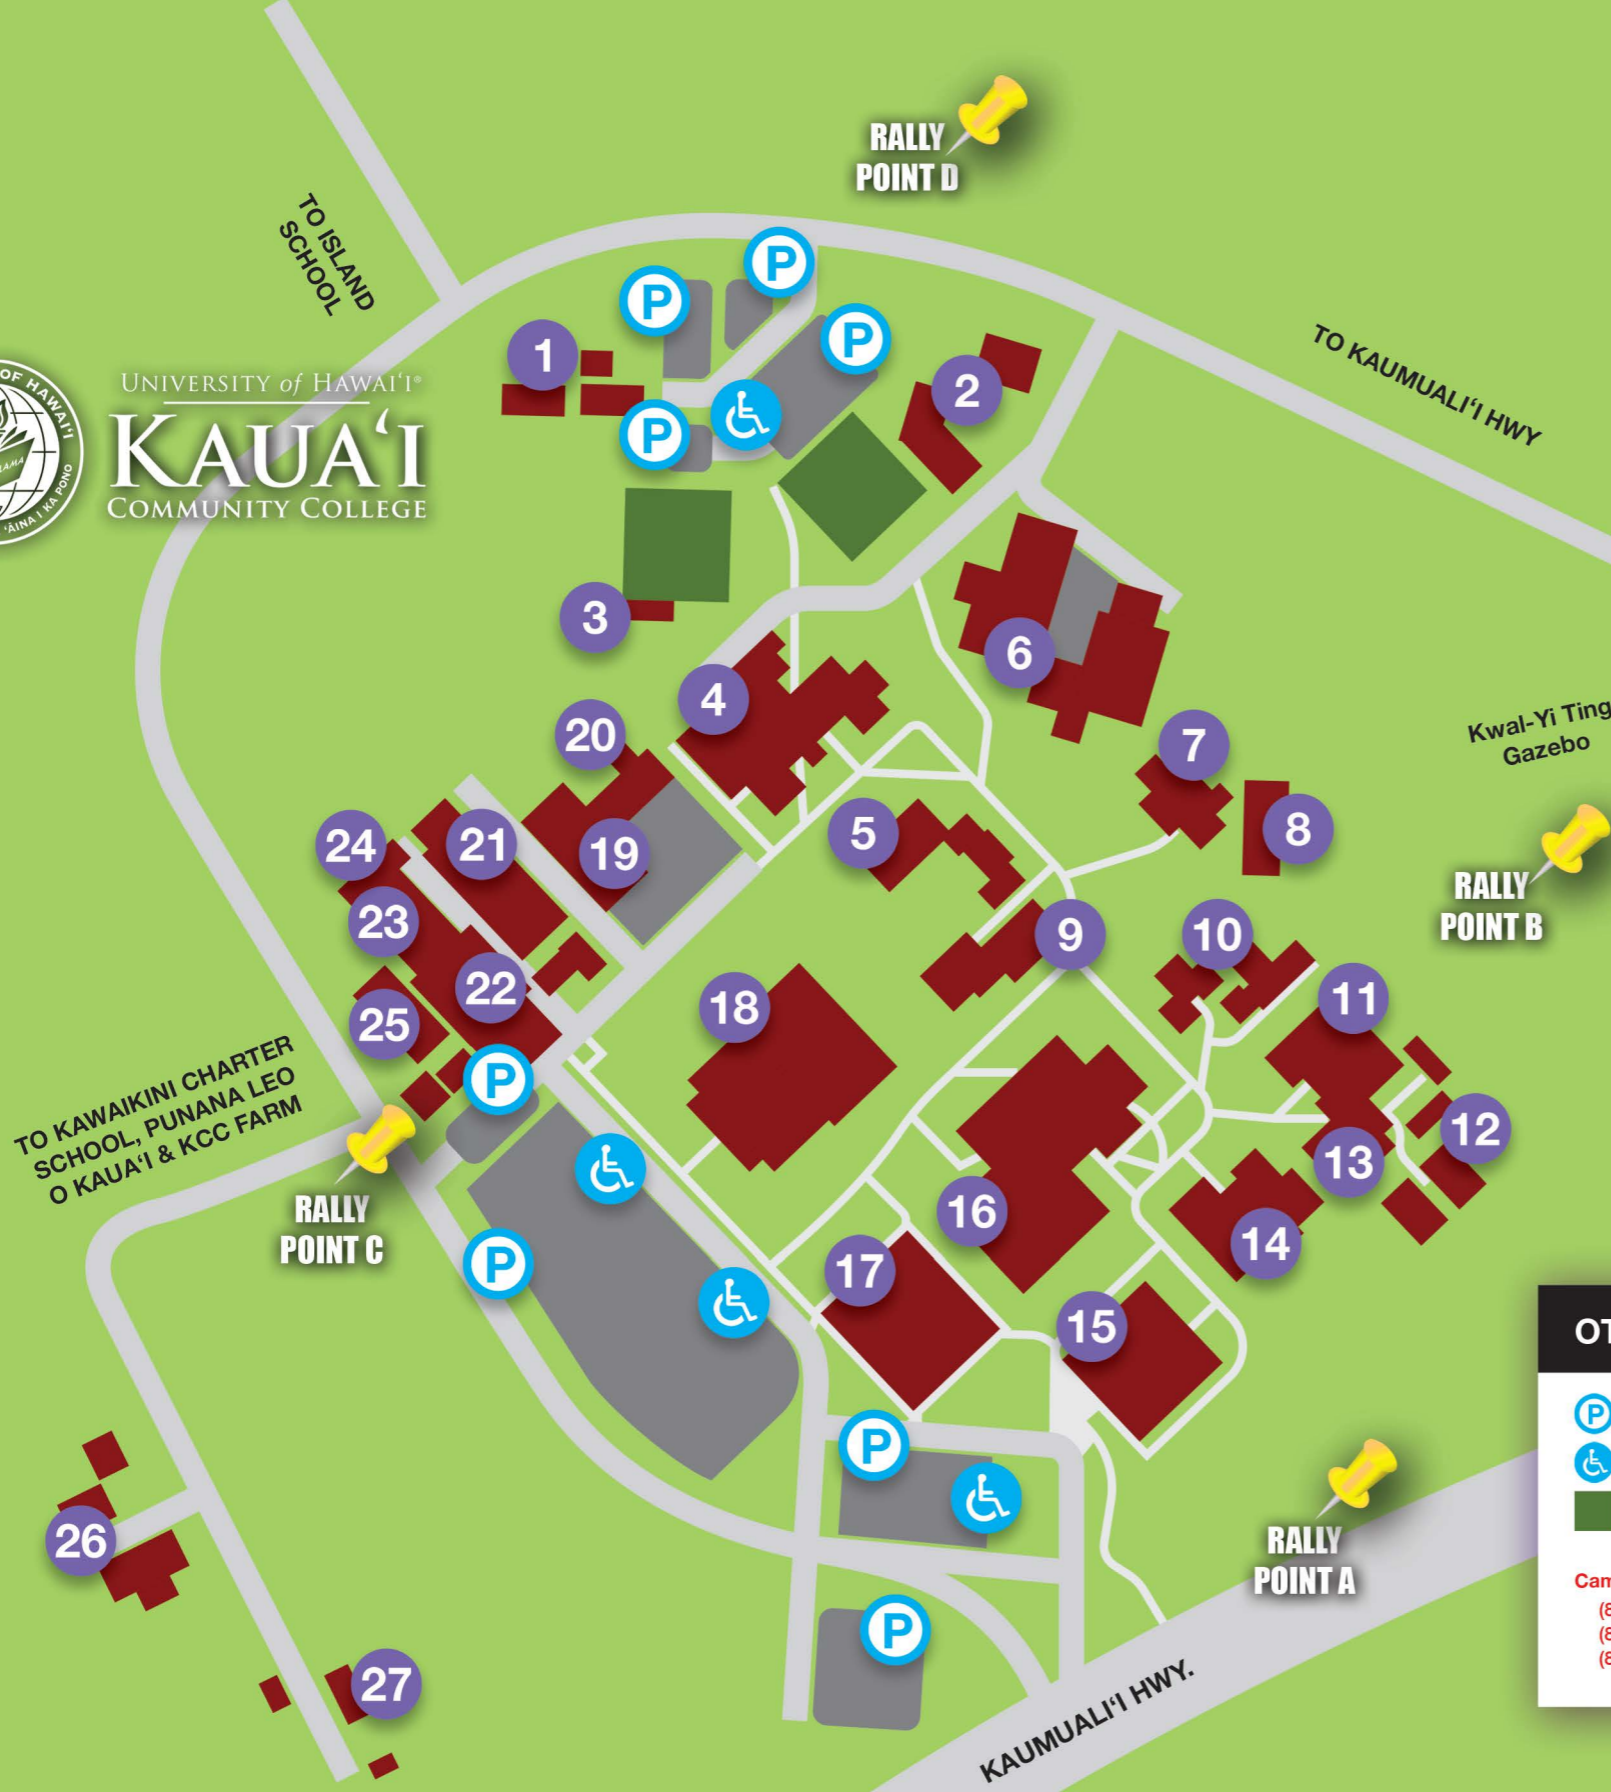

# Maintenance

**Building Coordinator** Amy Watase  
**Evacuation Rally Point** Rally Point D - Parking Lot V - see Map below

UNIVERSITY of HAWAII®  
**KAUAI**  
COMMUNITY COLLEGE

## BUILDINGS

- 1 EC – Childcare Center
- 2 MN – Maintenance
- 3 PE – Phys. Ed
- 4 CCTR – Campus Center
- 5 Fine Arts Auditorium
- 6 AMT/ABRP – Automotive, Autobody
- 7 SSCI – Social Science
- 8 HAW ST – Hawaiian Studies
- 9 ART1/ART2 – Fine Arts
- 10 FC1/FC2/WC – Faculty 1&2, Wellness Ctr.
- 11 BUS – Business Education
- 12 HLTANX/HLTHP/HLTKH – Nursing Annex, Haupu & Kilohana
- 13 HLTSCI – Health Science
- 14 SCI – Natural Science
- 15 OSC – One Stop Center
- 16 LRC – Learning Resource Center, Library
- 17 OCET – Bookstore, Office of Cont. Education & Training
- 18 PACTR – Performing Arts Center
- 19 CARP – Carpentry
- 20 Phys. Ed. Office
- 21 WELD – Welding
- 22 DKITEC – Daniel Inouye Tech. Center
- 23 GRNSHP – Green Auto. Shop
- 24 Veterans Support Center
- 25 EB – Elections Building
- 26 FARM-K 105 – Farm
- 27 FARM-K 104 – Farm