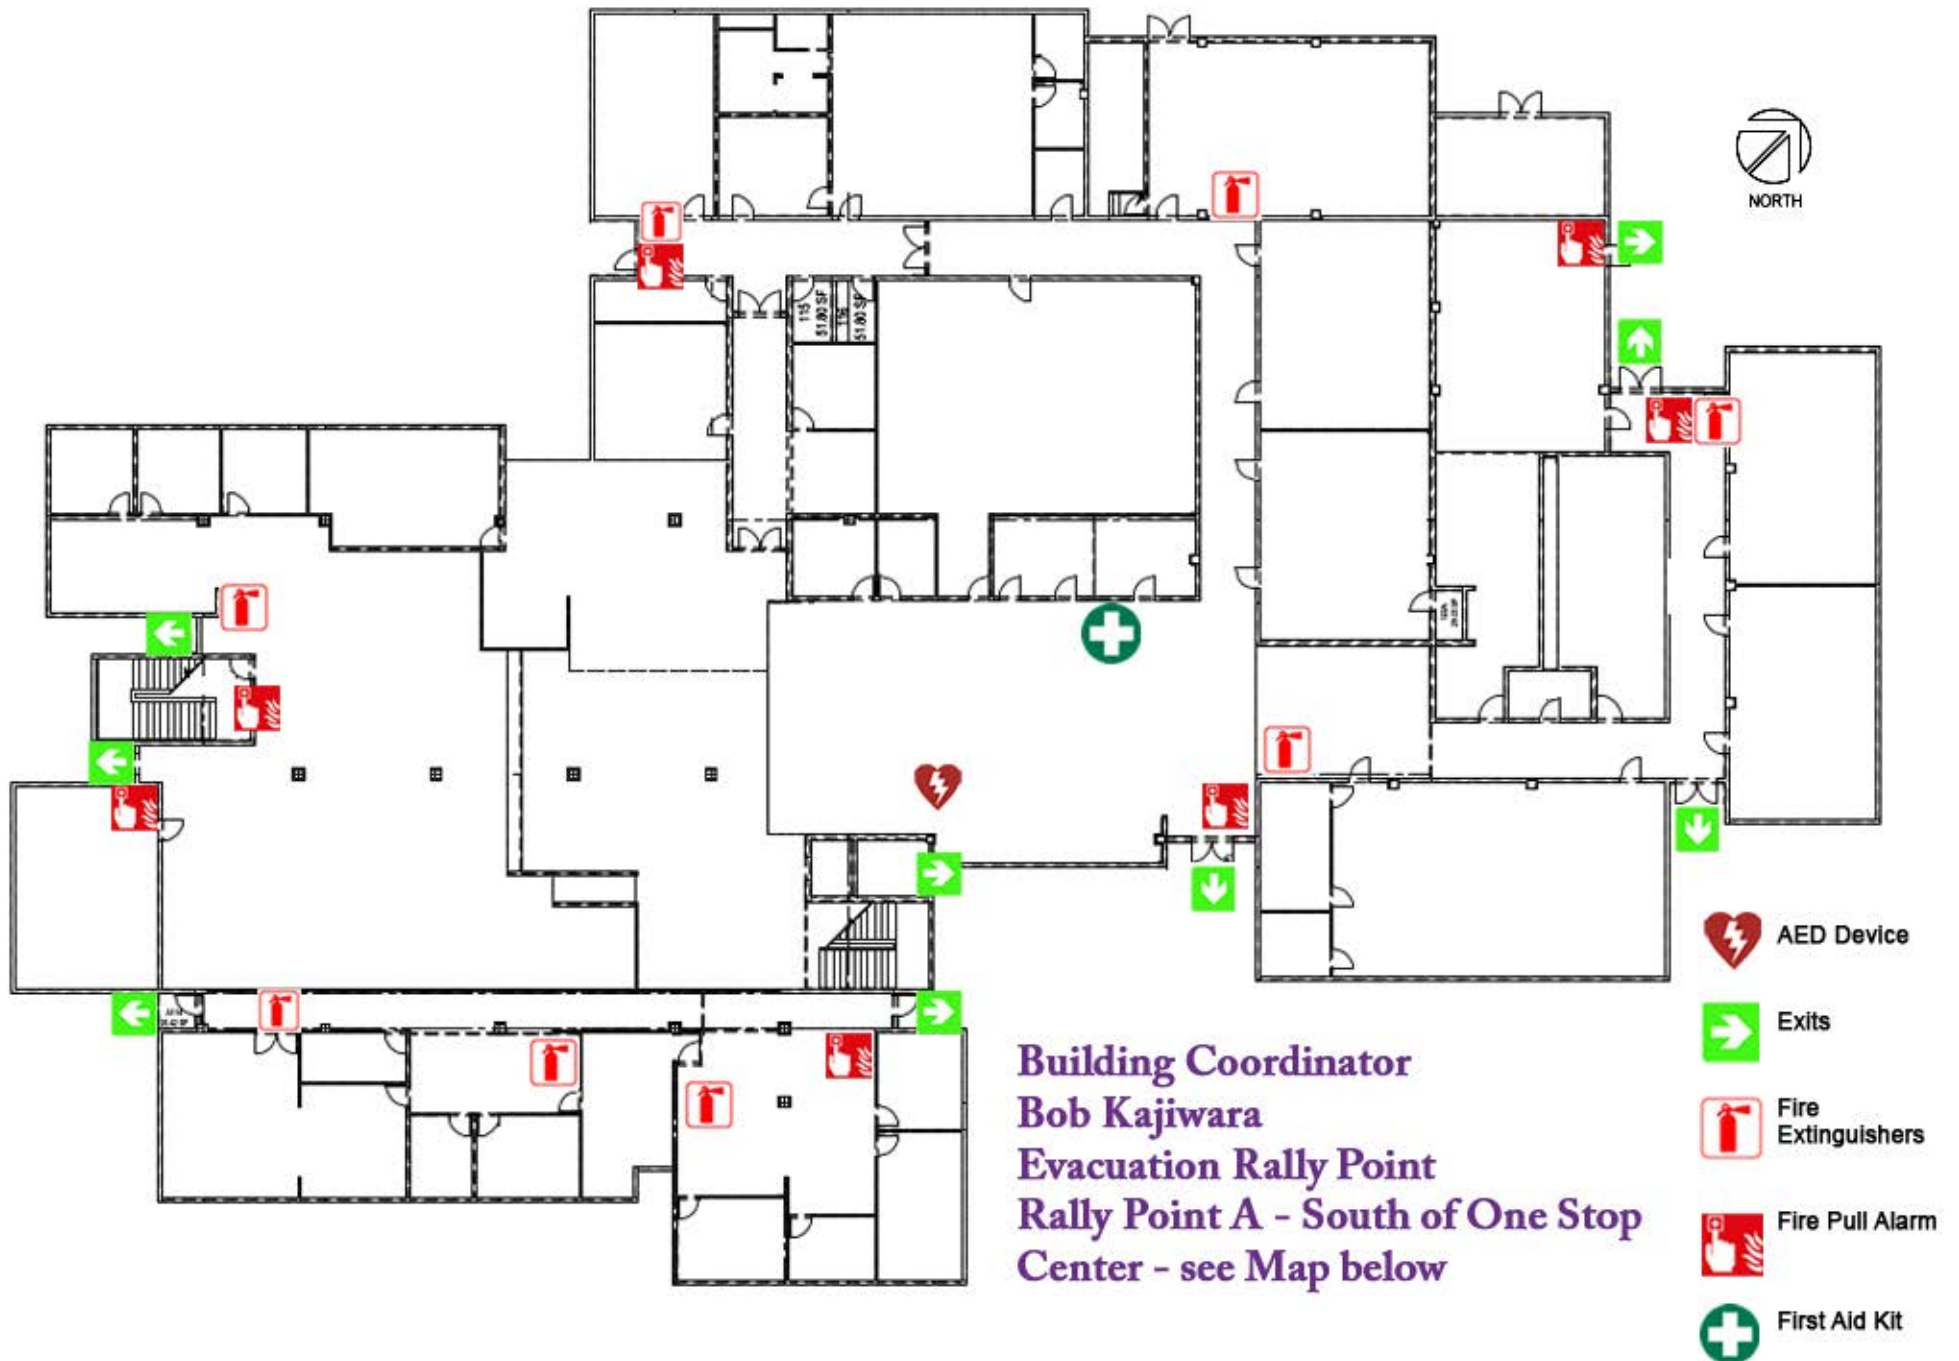

Learning Resource Center • 1st Floor

UNIVERSITY of HAWAII®
KAUAI
COMMUNITY COLLEGE

BUILDINGS

- 1 EC – Childcare Center
- 2 MN – Maintenance
- 3 PE – Phys. Ed
- 4 CCTR – Campus Center
- 5 Fine Arts Auditorium
- 6 AMT/ABRP – Automotive, Autobody
- 7 SSCI – Social Science
- 8 HAW ST – Hawaiian Studies
- 9 ART1/ART2 – Fine Arts
- 10 FC1/FC2/WC – Faculty 1&2, Wellness Ctr.
- 11 BUS – Business Education
- 12 HLTANX/HLTHP/HLTKH – Nursing Annex, Haupu & Kilohana
- 13 HLTSCI – Health Science
- 14 SCI – Natural Science
- 15 OSC – One Stop Center
- 16 LRC – Learning Resource Center, Library
- 17 OCET – Bookstore, Office of Cont. Education & Training
- 18 PACTR – Performing Arts Center
- 19 CARP – Carpentry
- 20 Phys. Ed. Office
- 21 WELD – Welding
- 22 DKITEC – Daniel Inouye Tech. Center
- 23 GRNSHP – Green Auto. Shop
- 24 Veterans Support Center
- 25 EB – Elections Building
- 26 FARM-K 105 – Farm
- 27 FARM-K 104 – Farm