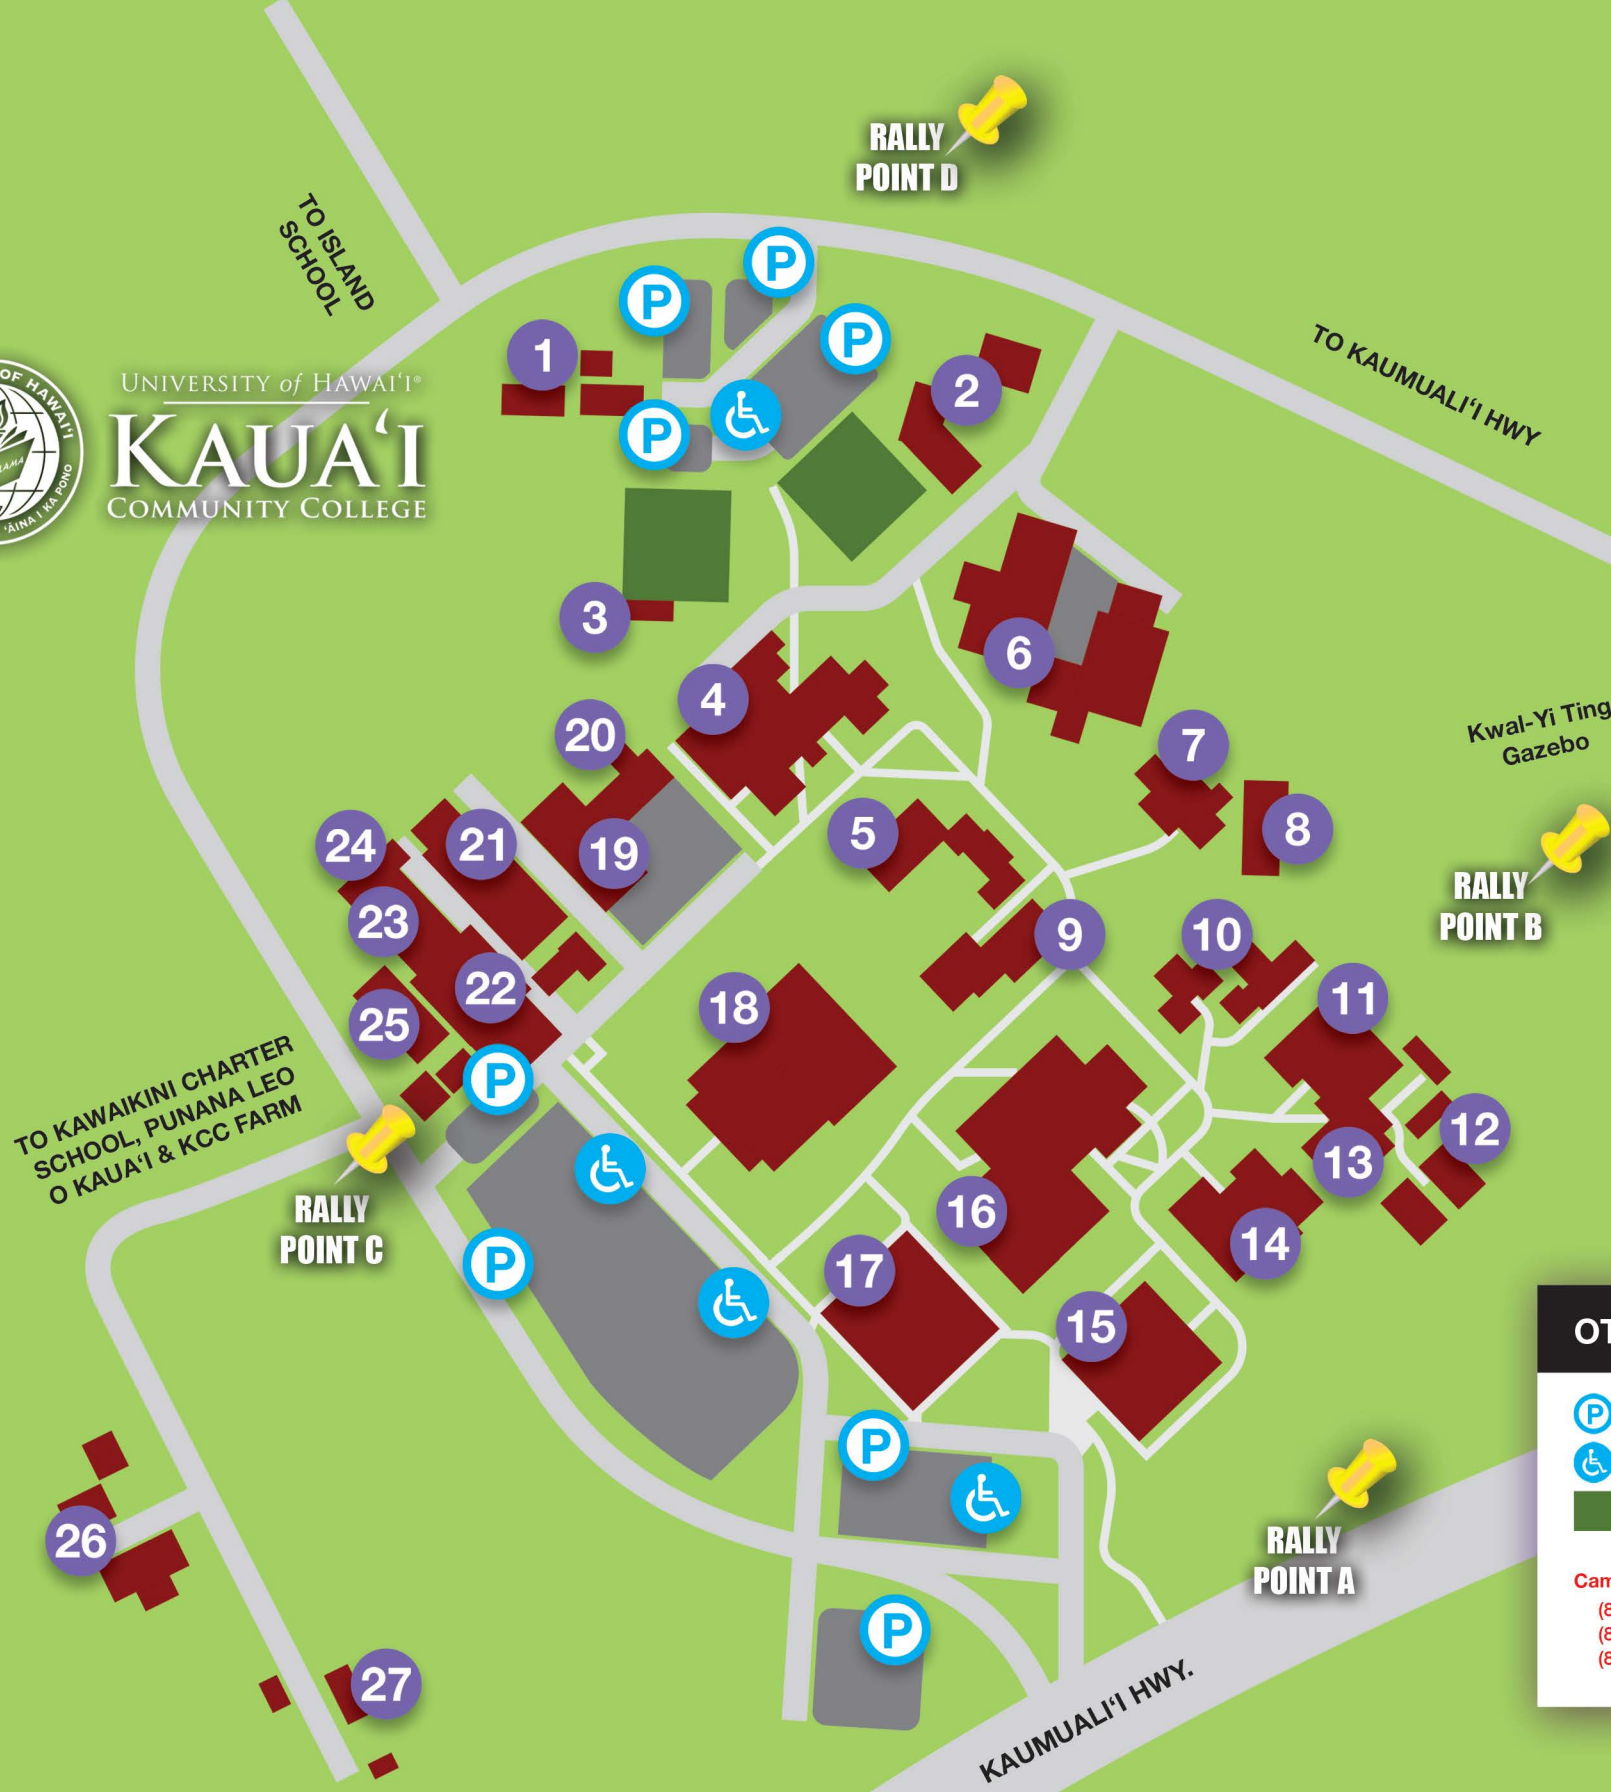

Learning Resource Center • 1st Floor

UNIVERSITY of HAWAII®
KAUAI
COMMUNITY COLLEGE

BUILDINGS

- 1 EC – Childcare Center
- 2 MN – Maintenance
- 3 PE – Phys. Ed
- 4 CCTR – Campus Center
- 5 Fine Arts Auditorium
- 6 AMT/ABRP – Automotive, Autobody
- 7 SSCI – Social Science
- 8 HAW ST – Hawaiian Studies
- 9 ART1/ART2 – Fine Arts
- 10 FC1/FC2/WC – Faculty 1&2, Wellness Ctr.
- 11 BUS – Business Education
- 12 HLTANX/HLTHP/HLTKH – Nursing Annex, Haupu & Kilohana
- 13 HLTSCI – Health Science
- 14 SCI – Natural Science
- 15 OSC – One Stop Center
- 16 LRC – Learning Resource Center, Library
- 17 OCET – Bookstore, Office of Cont. Education & Training
- 18 PACTR – Performing Arts Center
- 19 CARP – Carpentry
- 20 Phys. Ed. Office
- 21 WELD – Welding
- 22 DKITEC – Daniel Inouye Tech. Center
- 23 GRNSHP – Green Auto. Shop
- 24 Veterans Support Center
- 25 EB – Elections Building
- 26 FARM-K 105 – Farm
- 27 FARM-K 104 – Farm

OTHERS

- Parking
- Handicapped Parking
- Tennis Courts

Campus Security Numbers:
 (808) 245-8399
 (808) 278-3107
 (808) 278-3108

© Kauai Community College 2018
 3-1901 Kaumuali'i Highway, Lihue HI 96766