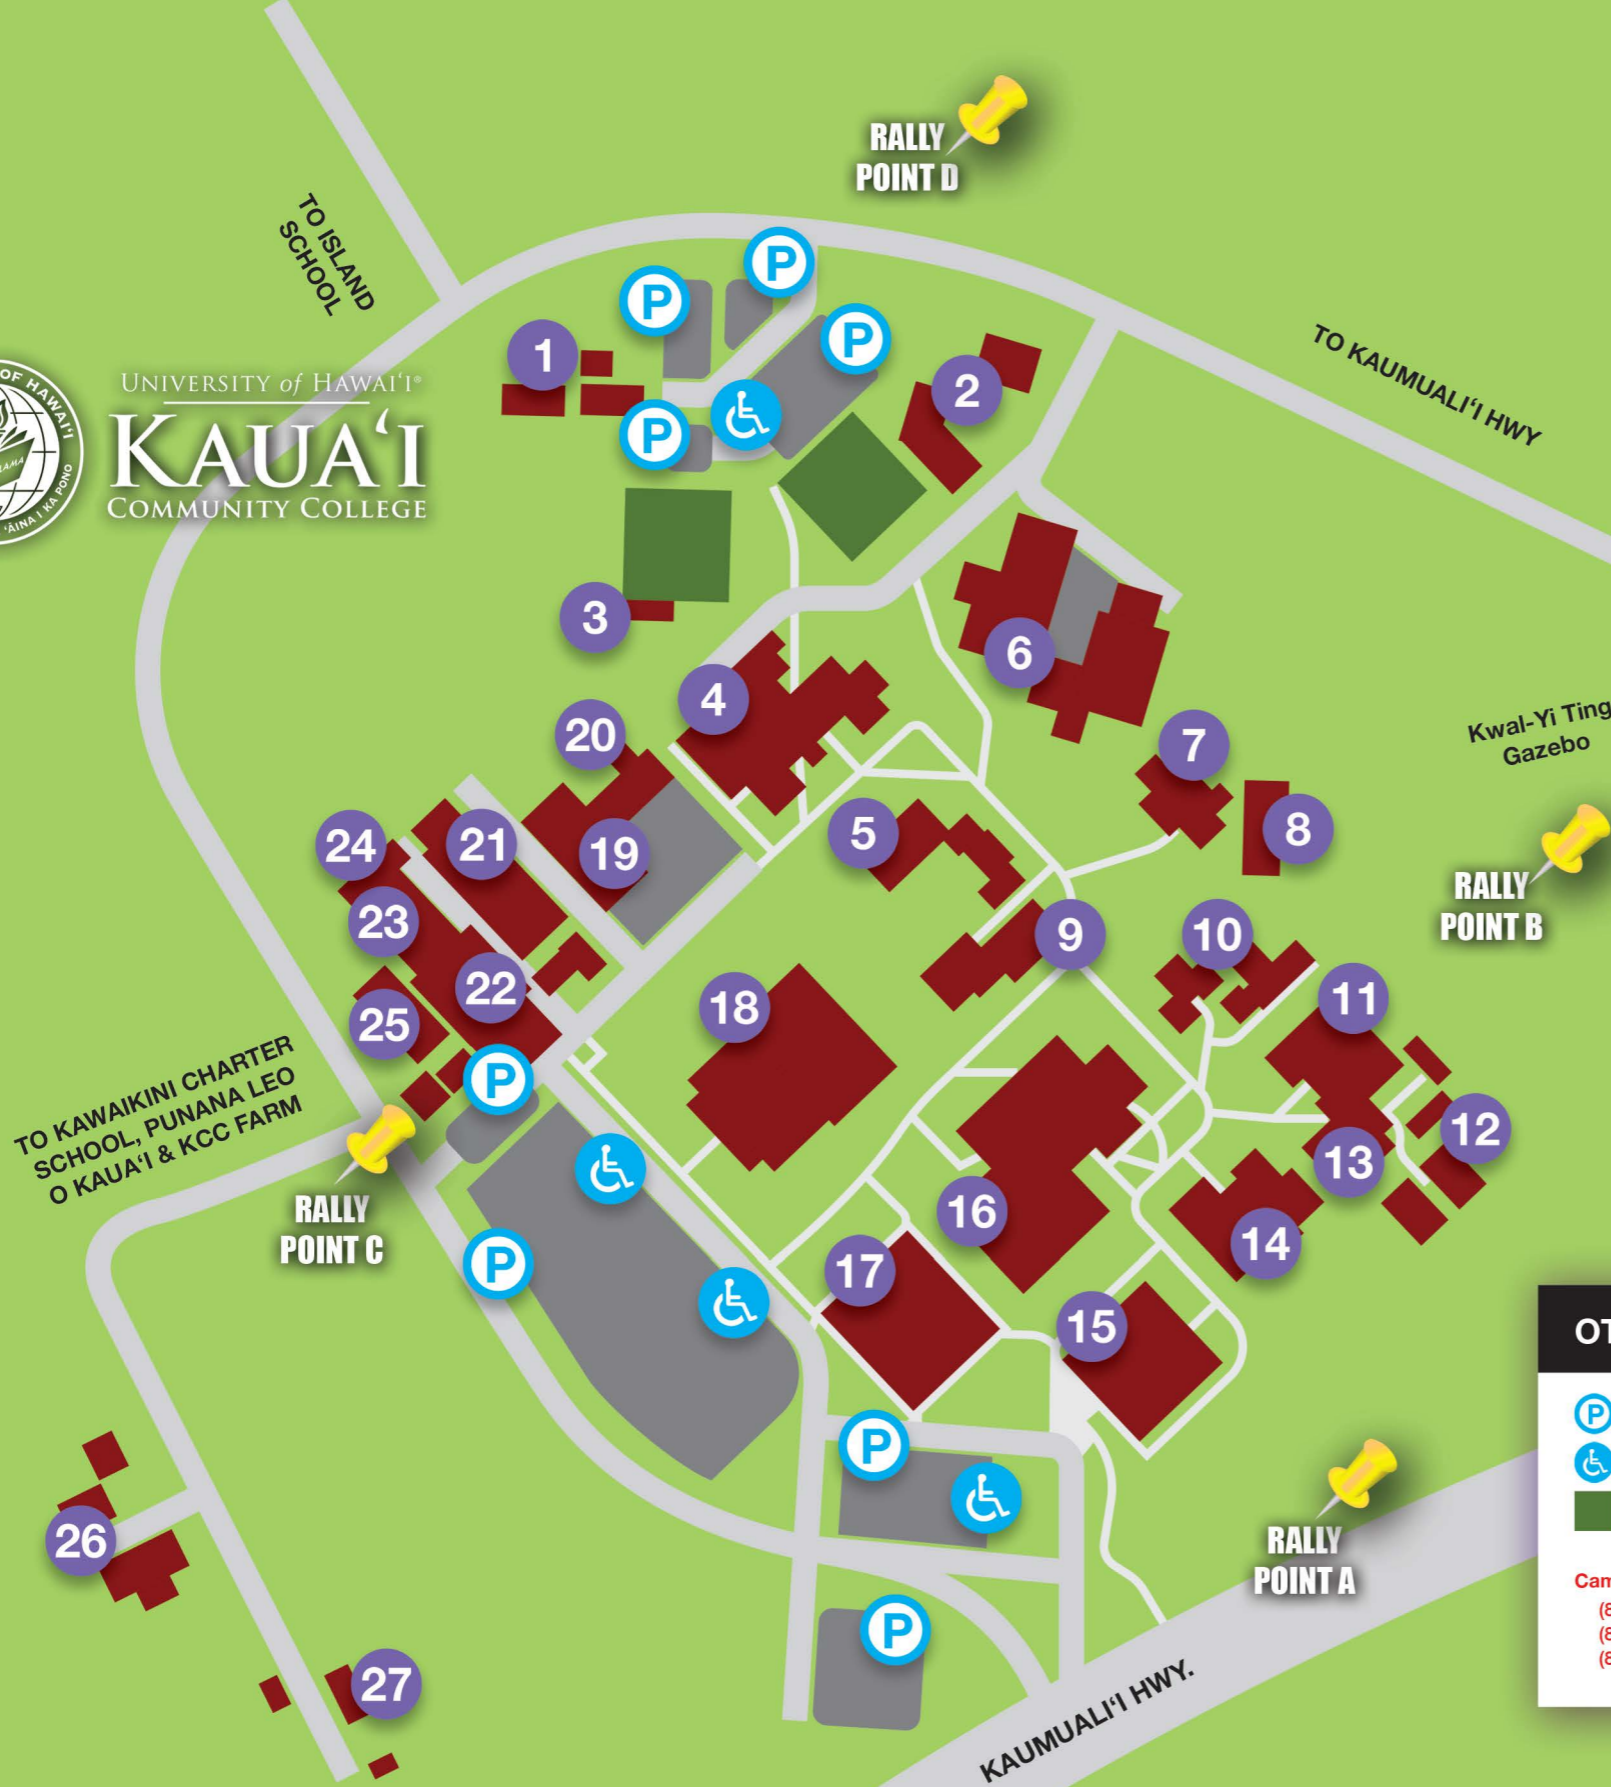

HEV Building

UNIVERSITY of HAWAII®
KAUAI
COMMUNITY COLLEGE

BUILDINGS

- 1 EC – Childcare Center
- 2 MN – Maintenance
- 3 PE – Phys. Ed
- 4 CCTR – Campus Center
- 5 Fine Arts Auditorium
- 6 AMT/ABRP – Automotive, Autobody
- 7 SSCI – Social Science
- 8 HAW ST – Hawaiian Studies
- 9 ART1/ART2 – Fine Arts
- 10 FC1/FC2/WC – Faculty 1&2, Wellness Ctr.
- 11 BUS – Business Education
- 12 HLTANX/HLTHP/HLTKH – Nursing Annex, Haupu & Kilohana
- 13 HLTSCI – Health Science
- 14 SCI – Natural Science
- 15 OSC – One Stop Center
- 16 LRC – Learning Resource Center, Library
- 17 OCET – Bookstore, Office of Cont. Education & Training
- 18 PACTR – Performing Arts Center
- 19 CARP – Carpentry
- 20 Phys. Ed. Office
- 21 WELD – Welding
- 22 DKITEC – Daniel Inouye Tech. Center
- 23 GRNSHP – Green Auto. Shop
- 24 Veterans Support Center
- 25 EB – Elections Building
- 26 FARM-K 105 – Farm
- 27 FARM-K 104 – Farm

OTHERS

- Parking
- Handicapped Parking
- Tennis Courts

Campus Security Numbers:
(808) 245-8399
(808) 278-3107
(808) 278-3108

© Kauai Community College 2018
3-1901 Kaumuali'i Highway, Lihue HI 96766