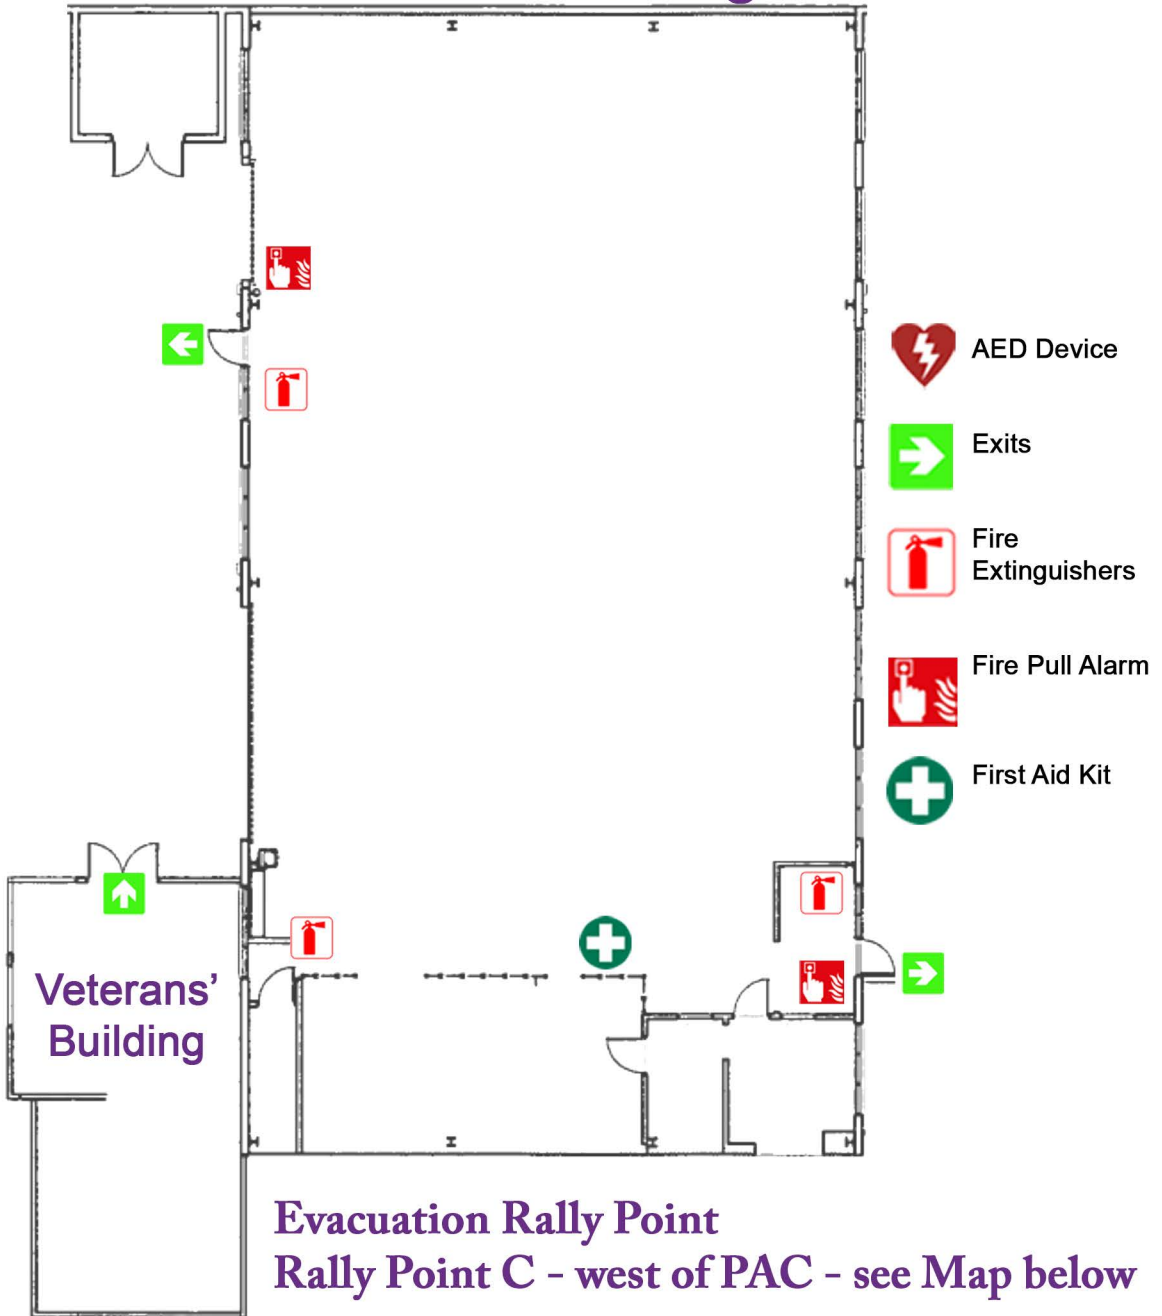

HEV Building

UNIVERSITY of HAWAII®
KAUAI
COMMUNITY COLLEGE

BUILDINGS

- 1 EC – Childcare Center
- 2 MN – Maintenance
- 3 PE – Phys. Ed
- 4 CCTR – Campus Center
- 5 Fine Arts Auditorium
- 6 AMT/ABRP – Automotive, Autobody
- 7 SSCI – Social Science
- 8 HAW ST – Hawaiian Studies
- 9 ART1/ART2 – Fine Arts
- 10 FC1/FC2/WC – Faculty 1&2, Wellness Ctr.
- 11 BUS – Business Education
- 12 HLTANX/HLTHP/HLTKH – Nursing Annex, Haupu & Kilohana
- 13 HLTSCI – Health Science
- 14 SCI – Natural Science
- 15 OSC – One Stop Center
- 16 LRC – Learning Resource Center, Library
- 17 OCET – Bookstore, Office of Cont. Education & Training
- 18 PACTR – Performing Arts Center
- 19 CARP – Carpentry
- 20 Phys. Ed. Office
- 21 WELD – Welding
- 22 DKITEC – Daniel Inouye Tech. Center
- 23 GRNSHP – Green Auto. Shop
- 24 Veterans Support Center
- 25 EB – Elections Building
- 26 FARM-K 105 – Farm
- 27 FARM-K 104 – Farm