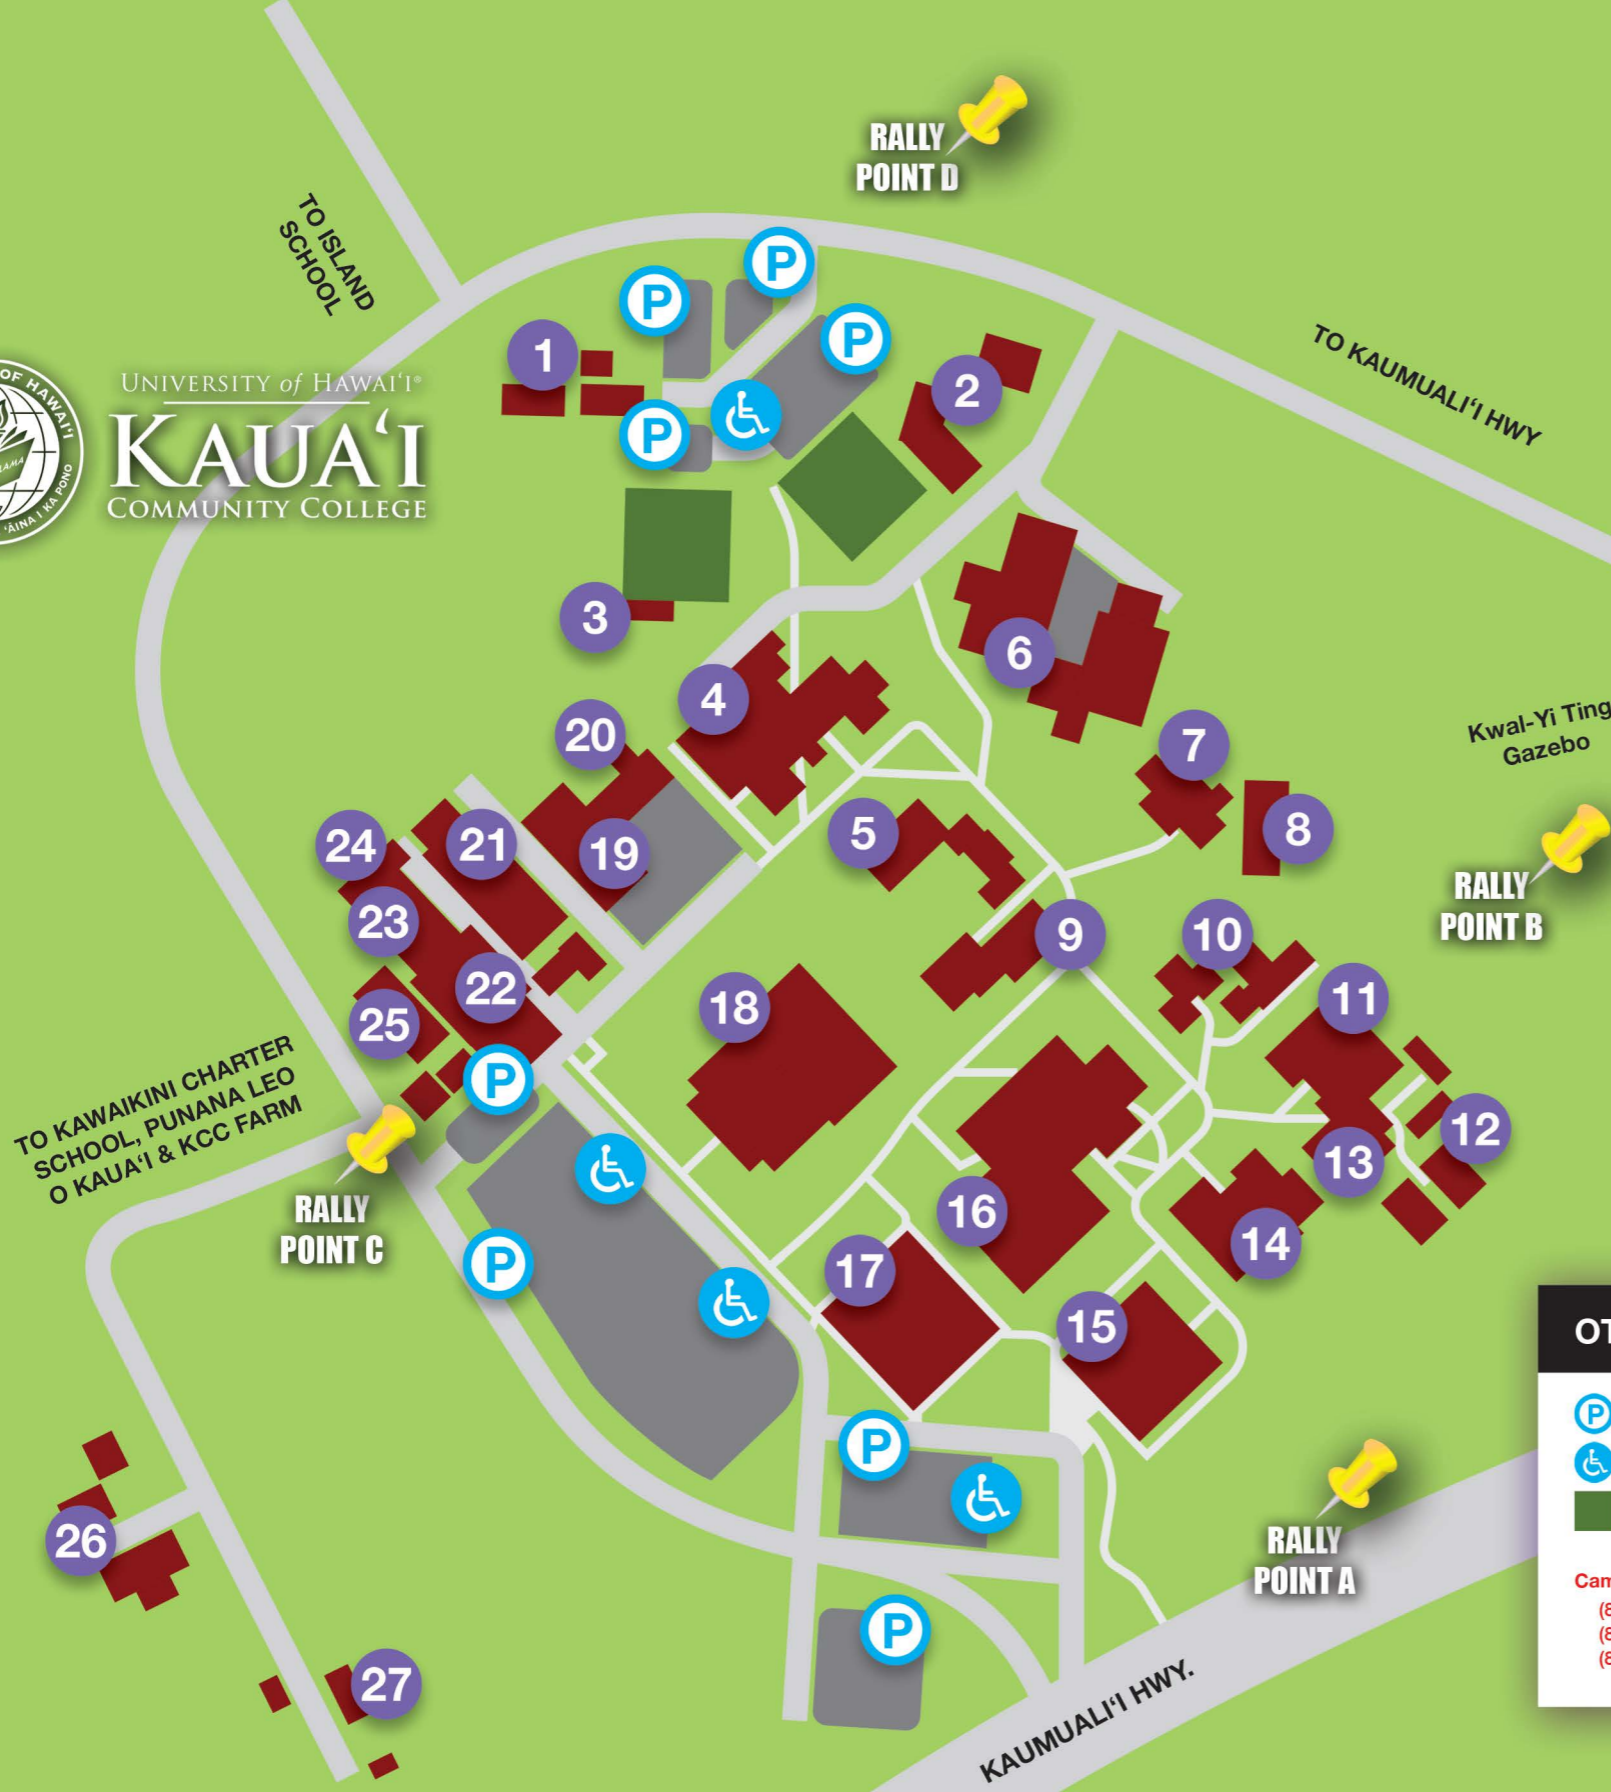

Farm Lab

Evacuation Rally Point
Rally Point C - see Map below

UNIVERSITY of HAWAII®
KAUAI
COMMUNITY COLLEGE

BUILDINGS

- 1 EC – Childcare Center
- 2 MN – Maintenance
- 3 PE – Phys. Ed
- 4 CCTR – Campus Center
- 5 Fine Arts Auditorium
- 6 AMT/ABRP – Automotive, Autobody
- 7 SSCI – Social Science
- 8 HAW ST – Hawaiian Studies
- 9 ART1/ART2 – Fine Arts
- 10 FC1/FC2/WC – Faculty 1&2, Wellness Ctr.
- 11 BUS – Business Education
- 12 HLTANX/HLTHP/HLTKH – Nursing Annex, Haupu & Kilohana
- 13 HLTSCI – Health Science
- 14 SCI – Natural Science
- 15 OSC – One Stop Center
- 16 LRC – Learning Resource Center, Library
- 17 OCET – Bookstore, Office of Cont. Education & Training
- 18 PACTR – Performing Arts Center
- 19 CARP – Carpentry
- 20 Phys. Ed. Office
- 21 WELD – Welding
- 22 DKITEC – Daniel Inouye Tech. Center
- 23 GRNSHP – Green Auto. Shop
- 24 Veterans Support Center
- 25 EB – Elections Building
- 26 FARM-K 105 – Farm
- 27 FARM-K 104 – Farm

OTHERS

- Parking
- Handicapped Parking
- Tennis Courts

Campus Security Numbers:
 (808) 245-8399
 (808) 278-3107
 (808) 278-3108

© Kauai Community College 2018
 3-1901 Kaumuali'i Highway, Lihue HI 96766