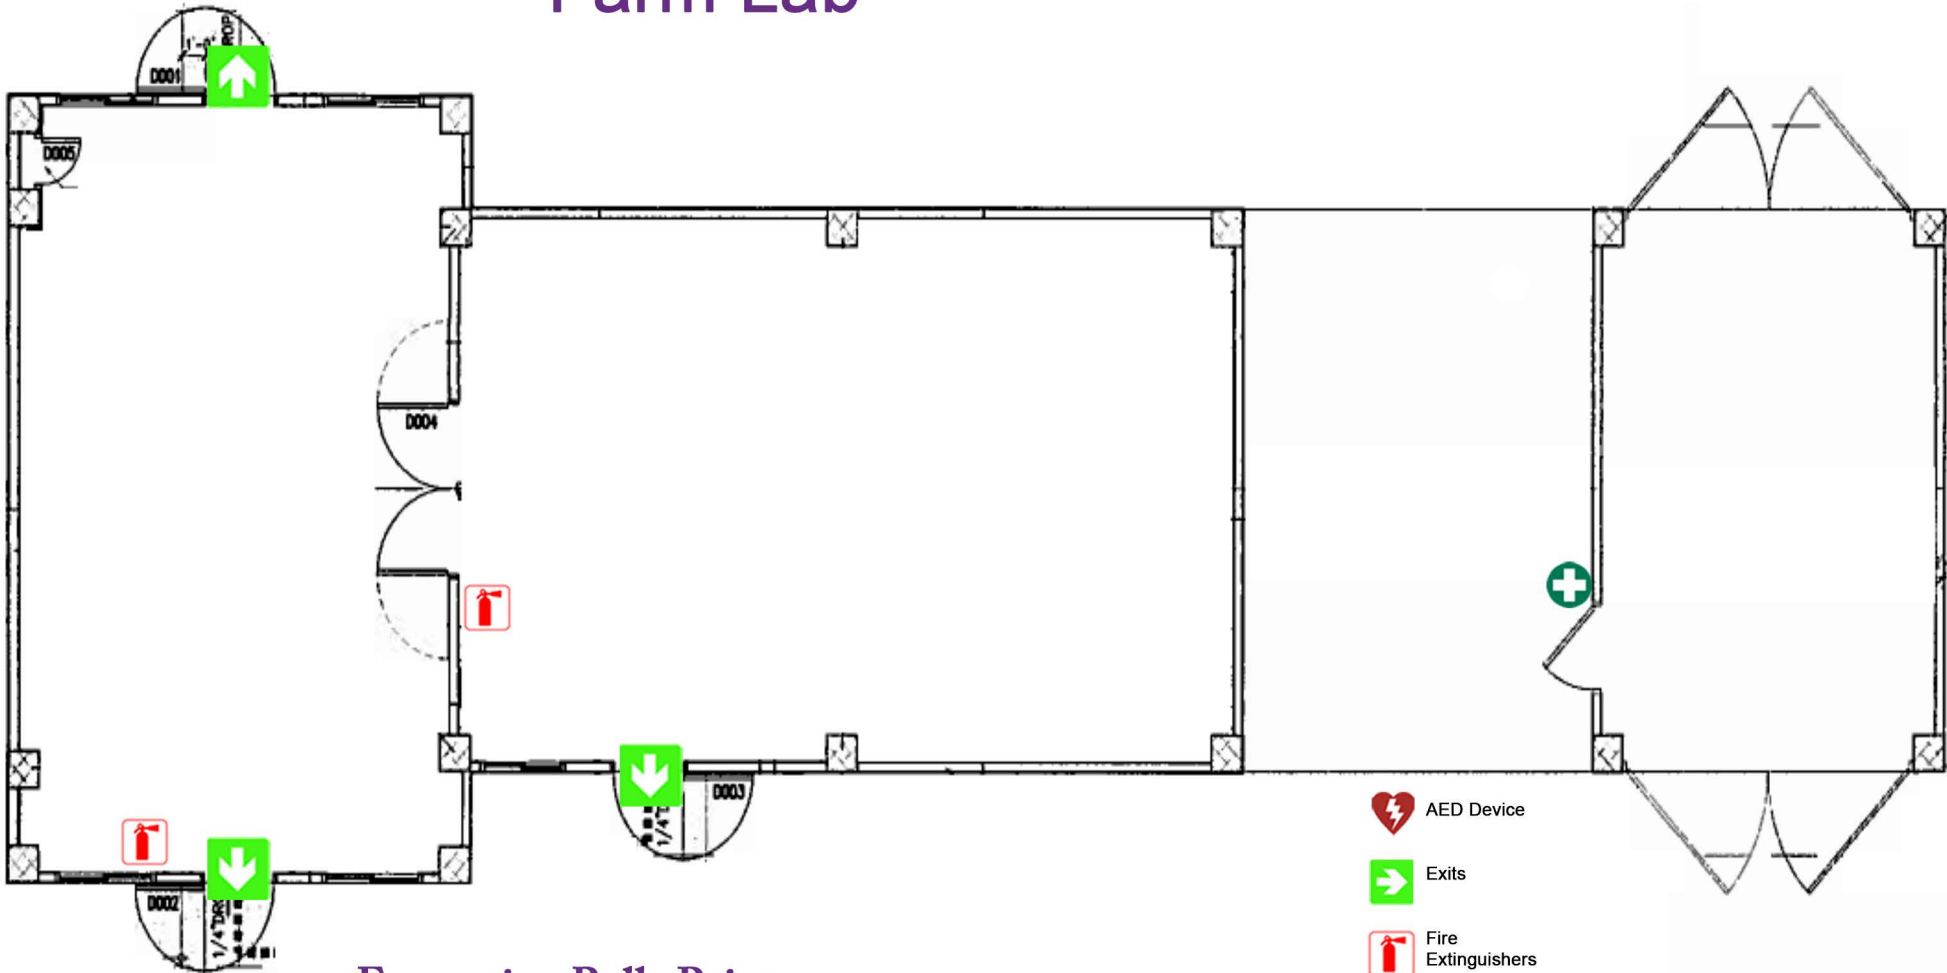

Farm Lab

Evacuation Rally Point
Rally Point C - see Map below

UNIVERSITY of HAWAII®
KAUAI
COMMUNITY COLLEGE

BUILDINGS

- 1 EC – Childcare Center
- 2 MN – Maintenance
- 3 PE – Phys. Ed
- 4 CCTR – Campus Center
- 5 Fine Arts Auditorium
- 6 AMT/ABRP – Automotive, Autobody
- 7 SSCI – Social Science
- 8 HAW ST – Hawaiian Studies
- 9 ART1/ART2 – Fine Arts
- 10 FC1/FC2/WC – Faculty 1&2, Wellness Ctr.
- 11 BUS – Business Education
- 12 HLTANX/HLTHP/HLTKH – Nursing Annex, Haupu & Kilohana
- 13 HLTSCI – Health Science
- 14 SCI – Natural Science
- 15 OSC – One Stop Center
- 16 LRC – Learning Resource Center, Library
- 17 OCET – Bookstore, Office of Cont. Education & Training
- 18 PACTR – Performing Arts Center
- 19 CARP – Carpentry
- 20 Phys. Ed. Office
- 21 WELD – Welding
- 22 DKITEC – Daniel Inouye Tech. Center
- 23 GRNSHP – Green Auto. Shop
- 24 Veterans Support Center
- 25 EB – Elections Building
- 26 FARM-K 105 – Farm
- 27 FARM-K 104 – Farm