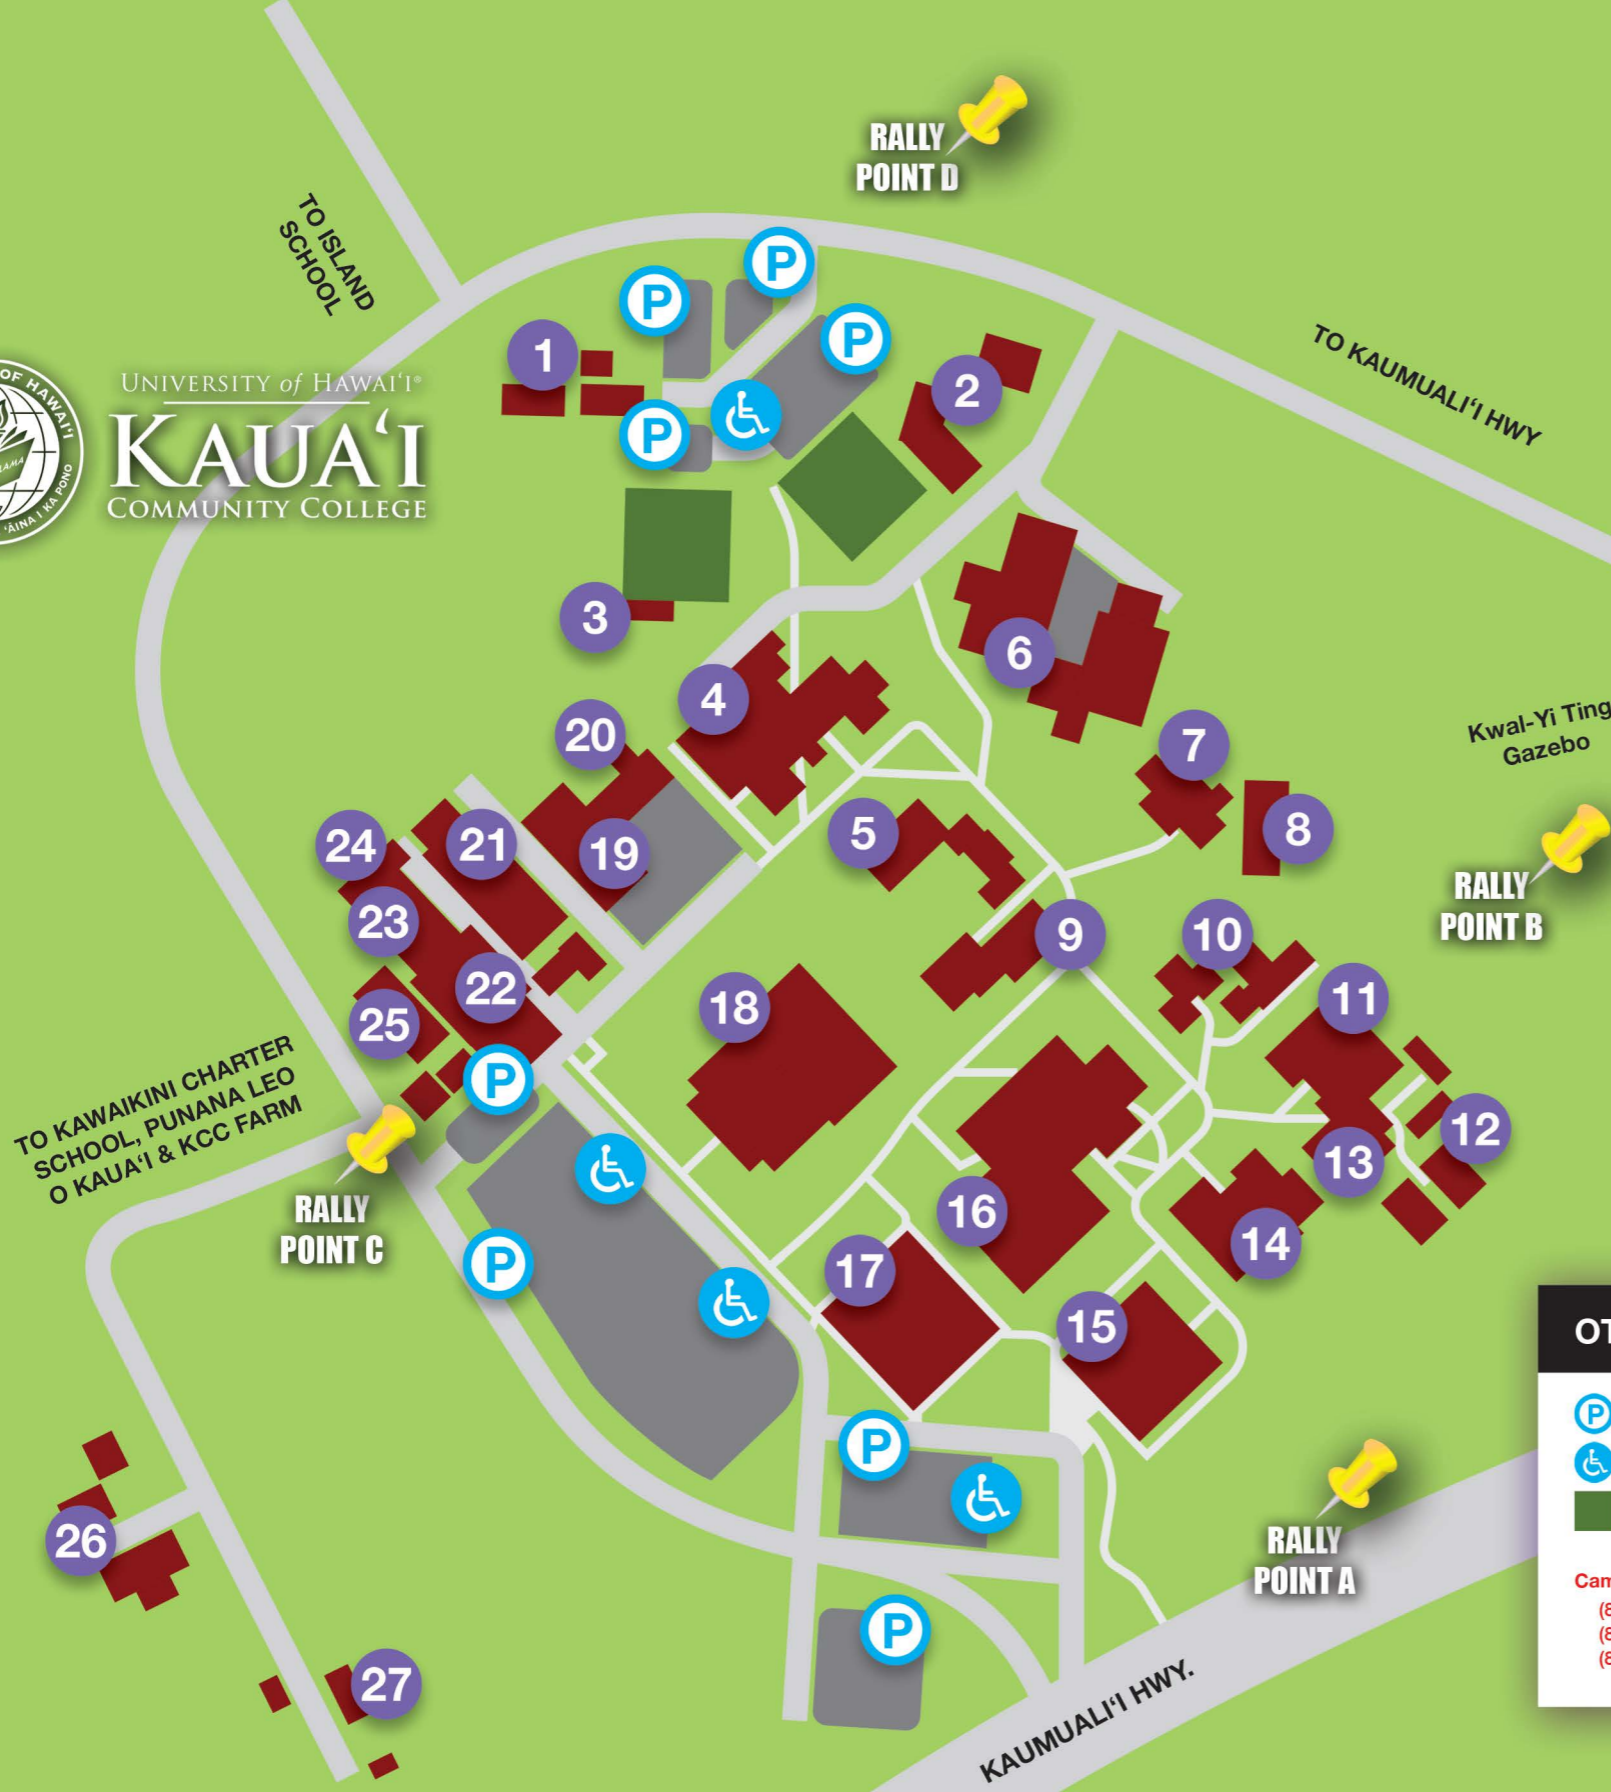

Multipurpose, Security, Restrooms, and Music Classroom

-  AED Device
-  Exits
-  Fire Extinguishers
-  Fire Pull Alarm
-  First Aid Kit

Building Coordinators
Public Safety Staff
Evacuation Rally Point
Rally Point D - Parking Lot V -
see Map below

UNIVERSITY of HAWAII®
KAUAI
COMMUNITY COLLEGE

BUILDINGS

- 1 EC – Childcare Center
- 2 MN – Maintenance
- 3 PE – Phys. Ed
- 4 CCTR – Campus Center
- 5 Fine Arts Auditorium
- 6 AMT/ABRP – Automotive, Autobody
- 7 SSCI – Social Science
- 8 HAW ST – Hawaiian Studies
- 9 ART1/ART2 – Fine Arts
- 10 FC1/FC2/WC – Faculty 1&2, Wellness Ctr.
- 11 BUS – Business Education
- 12 HLTANX/HLTHP/HLTKH – Nursing Annex, Haupu & Kilohana
- 13 HLTSCI – Health Science
- 14 SCI – Natural Science
- 15 OSC – One Stop Center
- 16 LRC – Learning Resource Center, Library
- 17 OCET – Bookstore, Office of Cont. Education & Training
- 18 PACTR – Performing Arts Center
- 19 CARP – Carpentry
- 20 Phys. Ed. Office
- 21 WELD – Welding
- 22 DKITEC – Daniel Inouye Tech. Center
- 23 GRNSHP – Green Auto. Shop
- 24 Veterans Support Center
- 25 EB – Elections Building
- 26 FARM-K 105 – Farm
- 27 FARM-K 104 – Farm