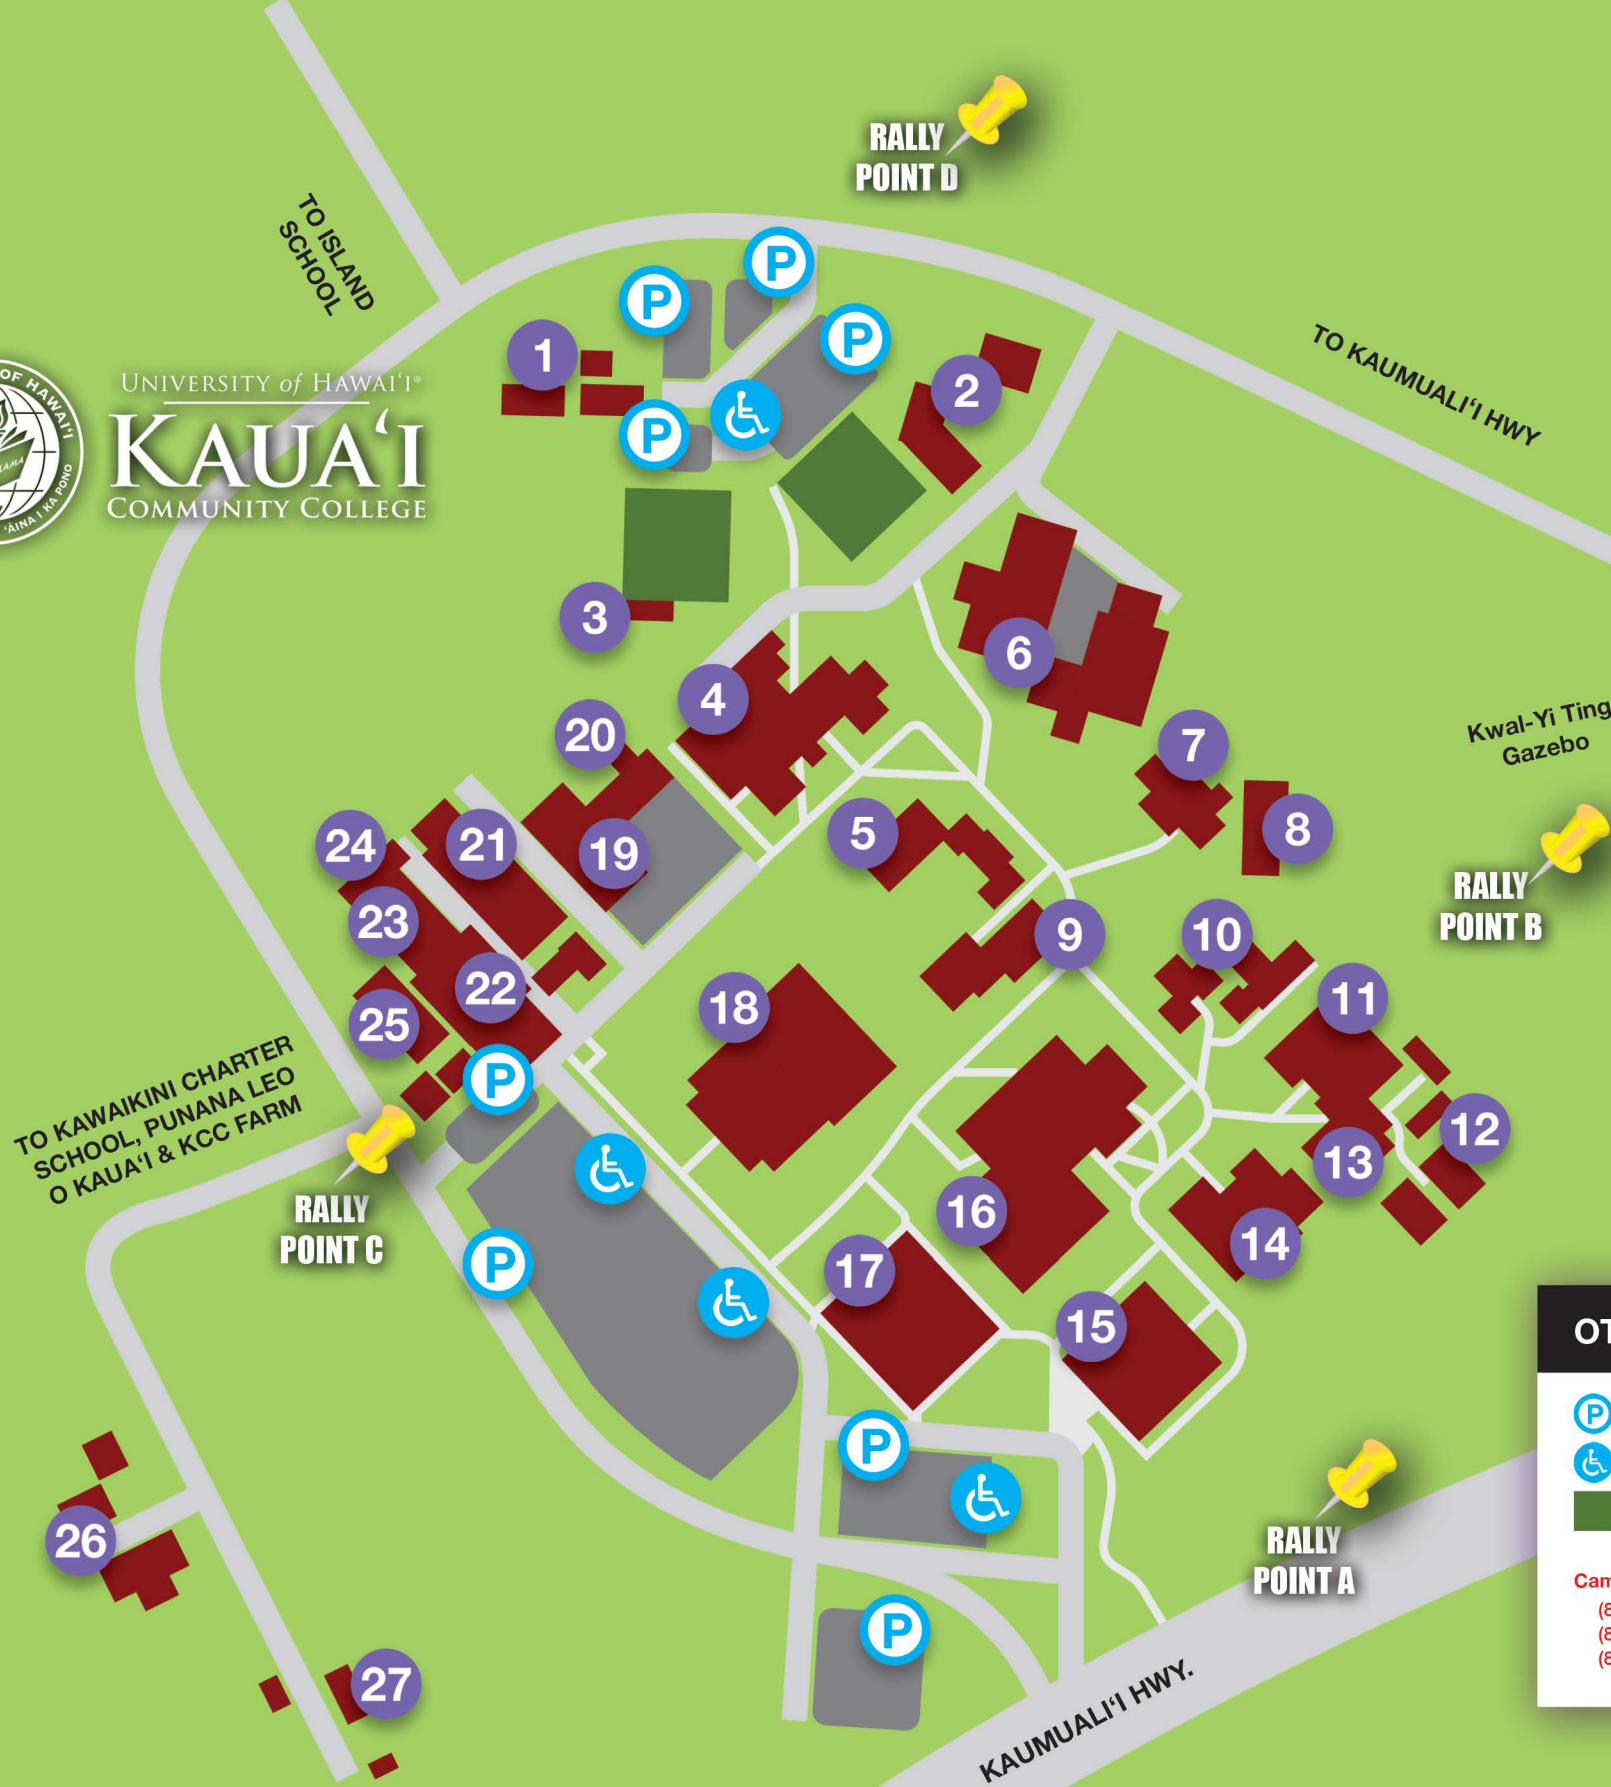

# PAC 2nd Floor

-  AED Device
-  Exits
-  Fire Extinguishers
-  Fire Pull Alarm
-  First Aid Kit

Evacuation Rally Point Rally Point C - west of PAC - see Map below

UNIVERSITY of HAWAII®  
**KAUAI**  
COMMUNITY COLLEGE

## BUILDINGS

- 1 EC – Childcare Center
- 2 MN – Maintenance
- 3 PE – Phys. Ed
- 4 CCTR – Campus Center
- 5 Fine Arts Auditorium
- 6 AMT/ABRP – Automotive, Autobody
- 7 SSCI – Social Science
- 8 HAW ST – Hawaiian Studies
- 9 ART1/ART2 – Fine Arts
- 10 FC1/FC2/WC – Faculty 1&2, Wellness Ctr.
- 11 BUS – Business Education
- 12 HLTANX/HLTHP/HLTKH – Nursing Annex, Haupu & Kilohana
- 13 HLTSCI – Health Science
- 14 SCI – Natural Science
- 15 OSC – One Stop Center
- 16 LRC – Learning Resource Center, Library
- 17 OCET – Bookstore, Office of Cont. Education & Training
- 18 PACTR – Performing Arts Center
- 19 CARP – Carpentry
- 20 Phys. Ed. Office
- 21 WELD – Welding
- 22 DKITEC – Daniel Inouye Tech. Center
- 23 GRNSHP – Green Auto. Shop
- 24 Veterans Support Center
- 25 EB – Elections Building
- 26 FARM-K 105 – Farm
- 27 FARM-K 104 – Farm