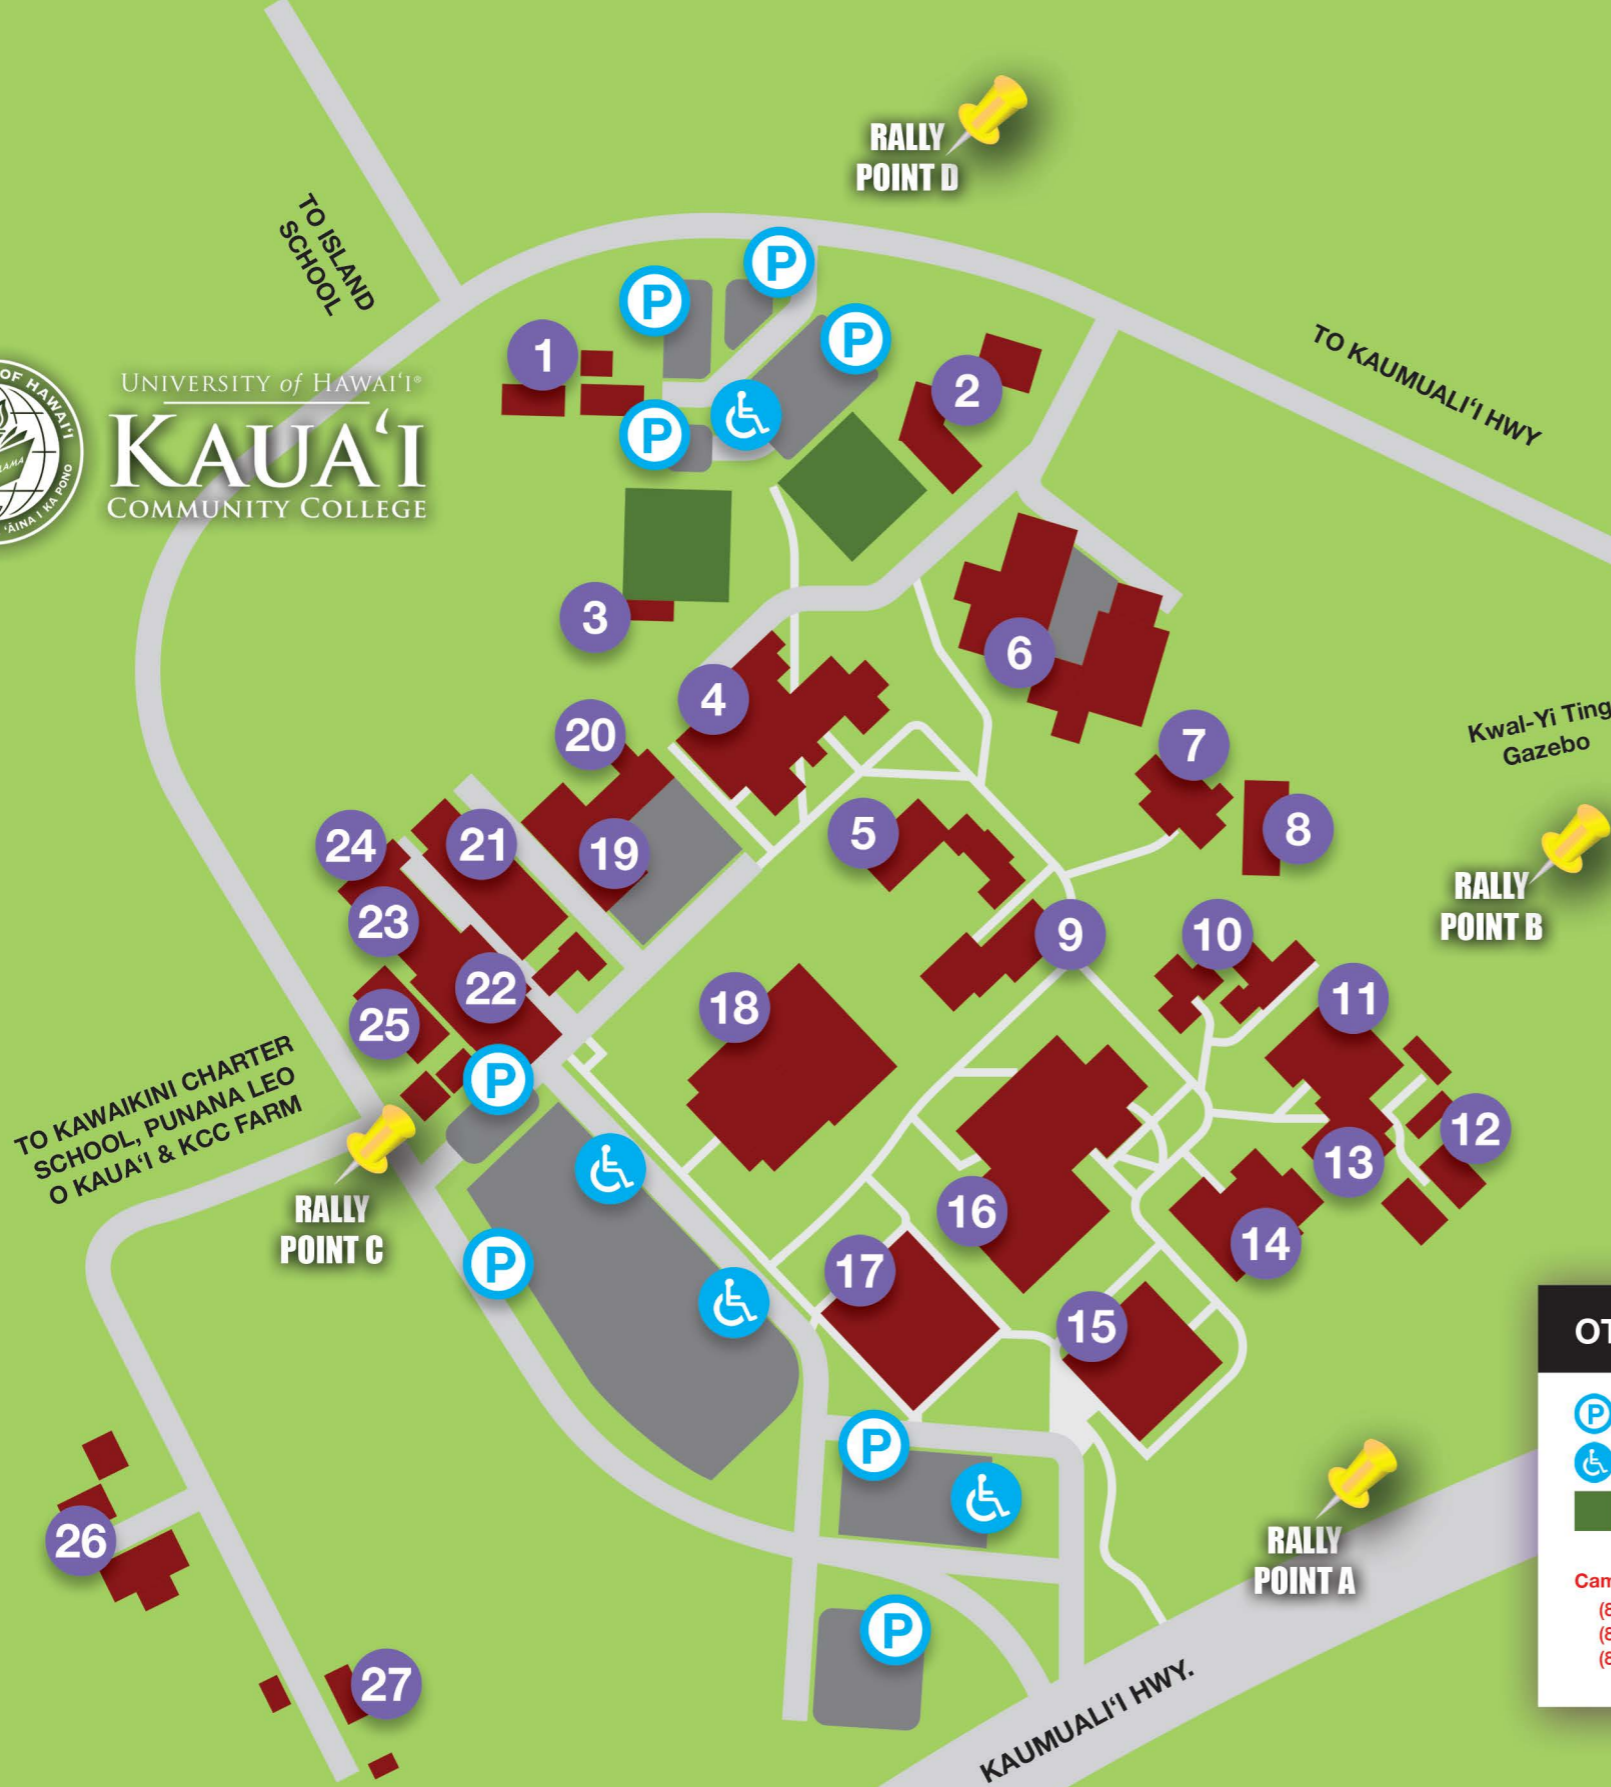

# One Stop Center 2nd Floor

-  AED Device
-  Exits
-  Fire Extinguishers
-  Fire Pull Alarm
-  First Aid Kit

**Building Coordinator  
Brandon Shimokawa  
Evacuation Rally  
Point Rally Point A -  
see Map below**

## BUILDINGS

- 1 EC – Childcare Center
- 2 MN – Maintenance
- 3 PE – Phys. Ed
- 4 CCTR – Campus Center
- 5 Fine Arts Auditorium
- 6 AMT/ABRP – Automotive, Autobody
- 7 SSCI – Social Science
- 8 HAW ST – Hawaiian Studies
- 9 ART1/ART2 – Fine Arts
- 10 FC1/FC2/WC – Faculty 1&2, Wellness Ctr.
- 11 BUS – Business Education
- 12 HLTANX/HLTHP/HLTKH – Nursing Annex, Haupu & Kilohana
- 13 HLTSCI – Health Science
- 14 SCI – Natural Science
- 15 OSC – One Stop Center
- 16 LRC – Learning Resource Center, Library
- 17 OCET – Bookstore, Office of Cont. Education & Training
- 18 PACTR – Performing Arts Center
- 19 CARP – Carpentry
- 20 Phys. Ed. Office
- 21 WELD – Welding
- 22 DKITEC – Daniel Inouye Tech. Center
- 23 GRNSHP – Green Auto. Shop
- 24 Veterans Support Center
- 25 EB – Elections Building
- 26 FARM-K 105 – Farm
- 27 FARM-K 104 – Farm