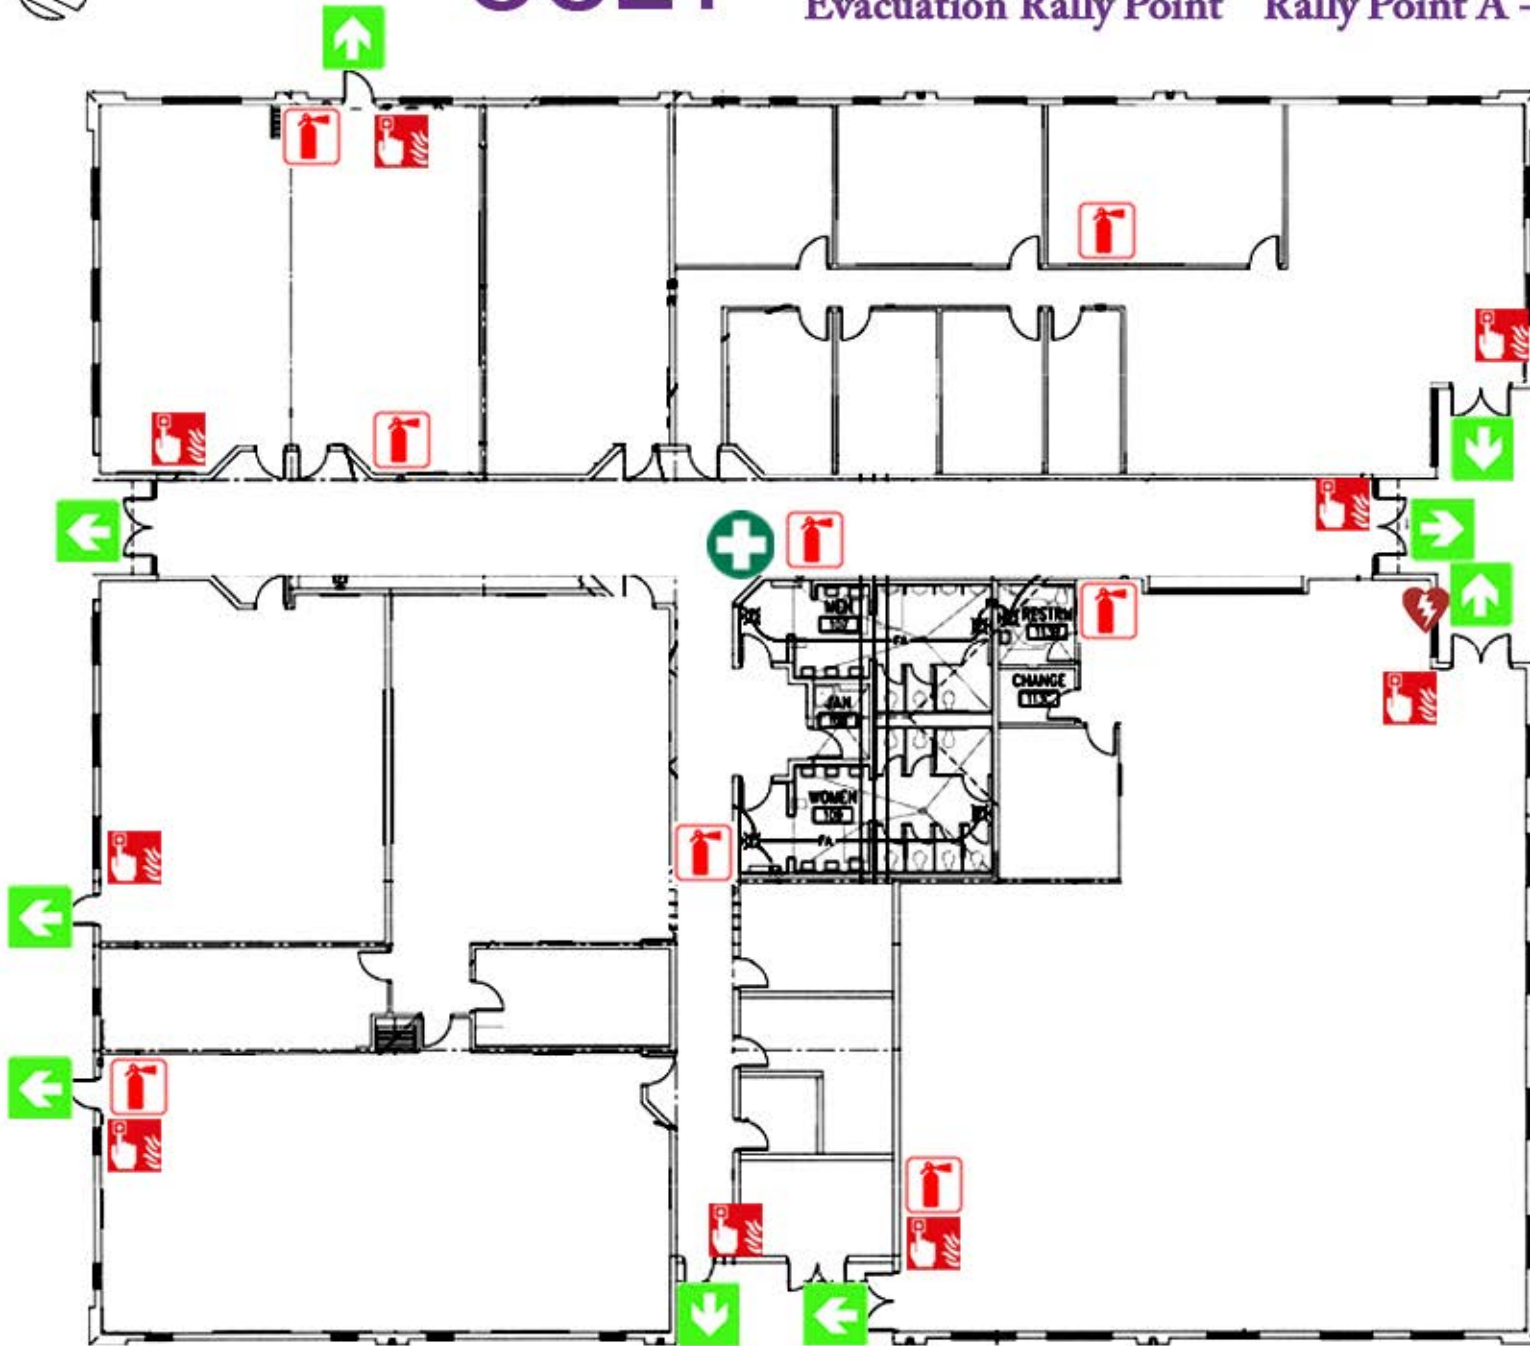

OCET

Building Coordinator
Evacuation Rally Point

Calvin Shirai
Rally Point A - south of One Stop

-  AED Device
-  Exits
-  Fire Extinguishers
-  Fire Pull Alarm
-  First Aid Kit

UNIVERSITY of HAWAII®
KAUAI
COMMUNITY COLLEGE

BUILDINGS

- 1 EC – Childcare Center
- 2 MN – Maintenance
- 3 PE – Phys. Ed
- 4 CCTR – Campus Center
- 5 Fine Arts Auditorium
- 6 AMT/ABRP – Automotive, Autobody
- 7 SSCI – Social Science
- 8 HAW ST – Hawaiian Studies
- 9 ART1/ART2 – Fine Arts
- 10 FC1/FC2/WC – Faculty 1&2, Wellness Ctr.
- 11 BUS – Business Education
- 12 HLTANX/HLTHP/HLTKH – Nursing Annex, Haupu & Kilohana
- 13 HLTSCI – Health Science
- 14 SCI – Natural Science
- 15 OSC – One Stop Center
- 16 LRC – Learning Resource Center, Library
- 17 OCET – Bookstore, Office of Cont. Education & Training
- 18 PACTR – Performing Arts Center
- 19 CARP – Carpentry
- 20 Phys. Ed. Office
- 21 WELD – Welding
- 22 DKITEC – Daniel Inouye Tech. Center
- 23 GRNSHP – Green Auto. Shop
- 24 Veterans Support Center
- 25 EB – Elections Building
- 26 FARM-K 105 – Farm
- 27 FARM-K 104 – Farm