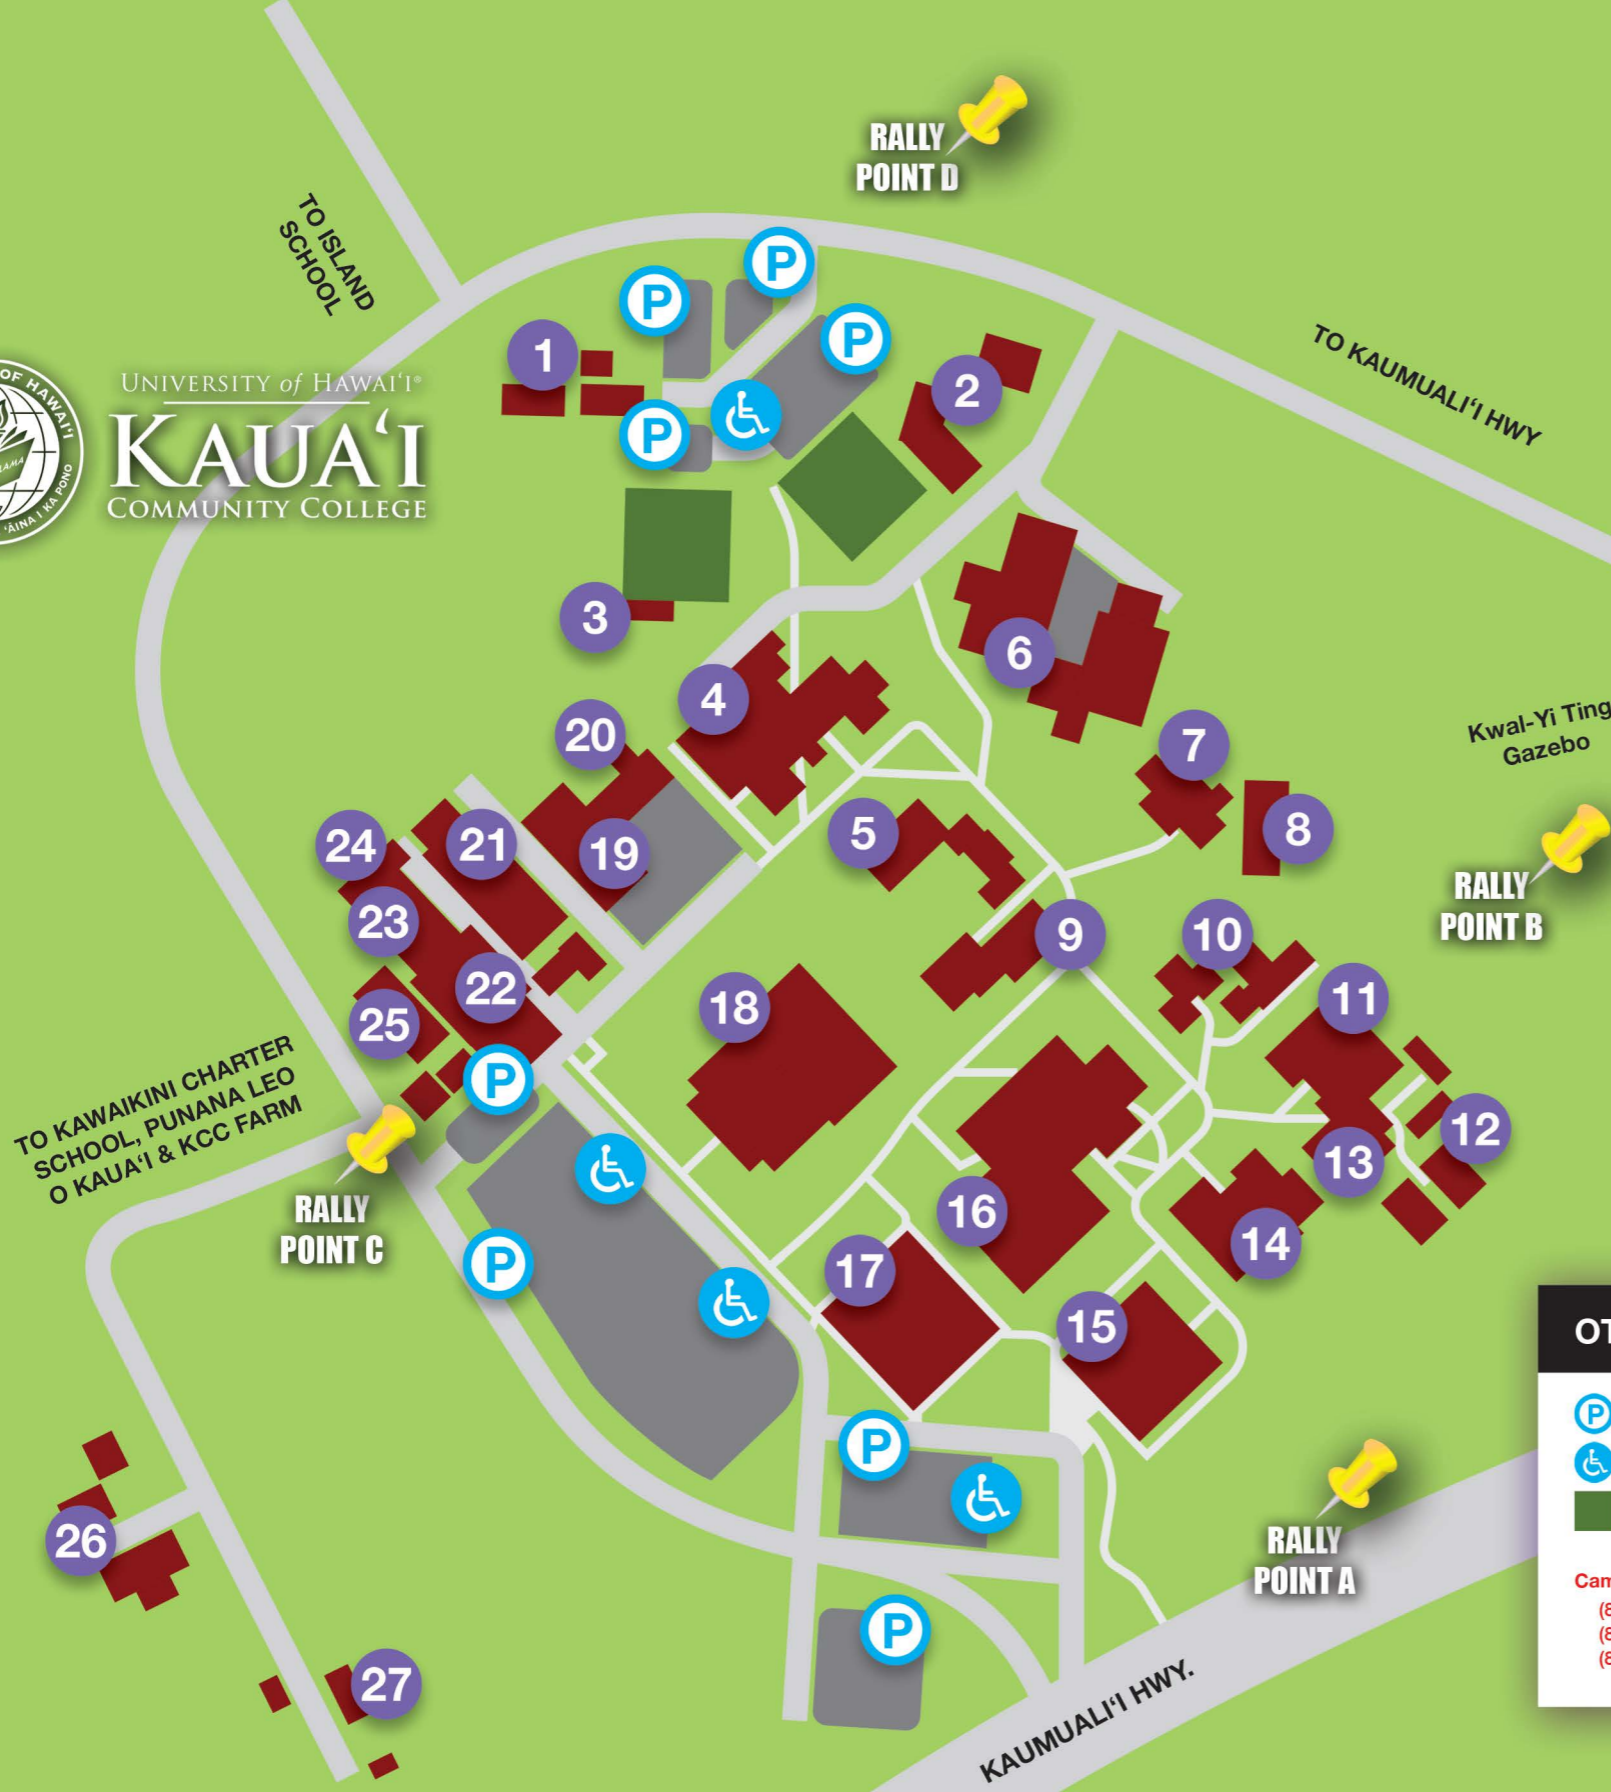

OCET

Building Coordinator
Evacuation Rally Point

Calvin Shirai
Rally Point A - south of One Stop

-  AED Device
-  Exits
-  Fire Extinguishers
-  Fire Pull Alarm
-  First Aid Kit

UNIVERSITY of HAWAII®
KAUAI
COMMUNITY COLLEGE

BUILDINGS

- 1 EC – Childcare Center
- 2 MN – Maintenance
- 3 PE – Phys. Ed
- 4 CCTR – Campus Center
- 5 Fine Arts Auditorium
- 6 AMT/ABRP – Automotive, Autobody
- 7 SSCI – Social Science
- 8 HAW ST – Hawaiian Studies
- 9 ART1/ART2 – Fine Arts
- 10 FC1/FC2/WC – Faculty 1&2, Wellness Ctr.
- 11 BUS – Business Education
- 12 HLTANX/HLTHP/HLTKH – Nursing Annex, Haupu & Kilohana
- 13 HLTSCI – Health Science
- 14 SCI – Natural Science
- 15 OSC – One Stop Center
- 16 LRC – Learning Resource Center, Library
- 17 OCET – Bookstore, Office of Cont. Education & Training
- 18 PACTR – Performing Arts Center
- 19 CARP – Carpentry
- 20 Phys. Ed. Office
- 21 WELD – Welding
- 22 DKITEC – Daniel Inouye Tech. Center
- 23 GRNSHP – Green Auto. Shop
- 24 Veterans Support Center
- 25 EB – Elections Building
- 26 FARM-K 105 – Farm
- 27 FARM-K 104 – Farm