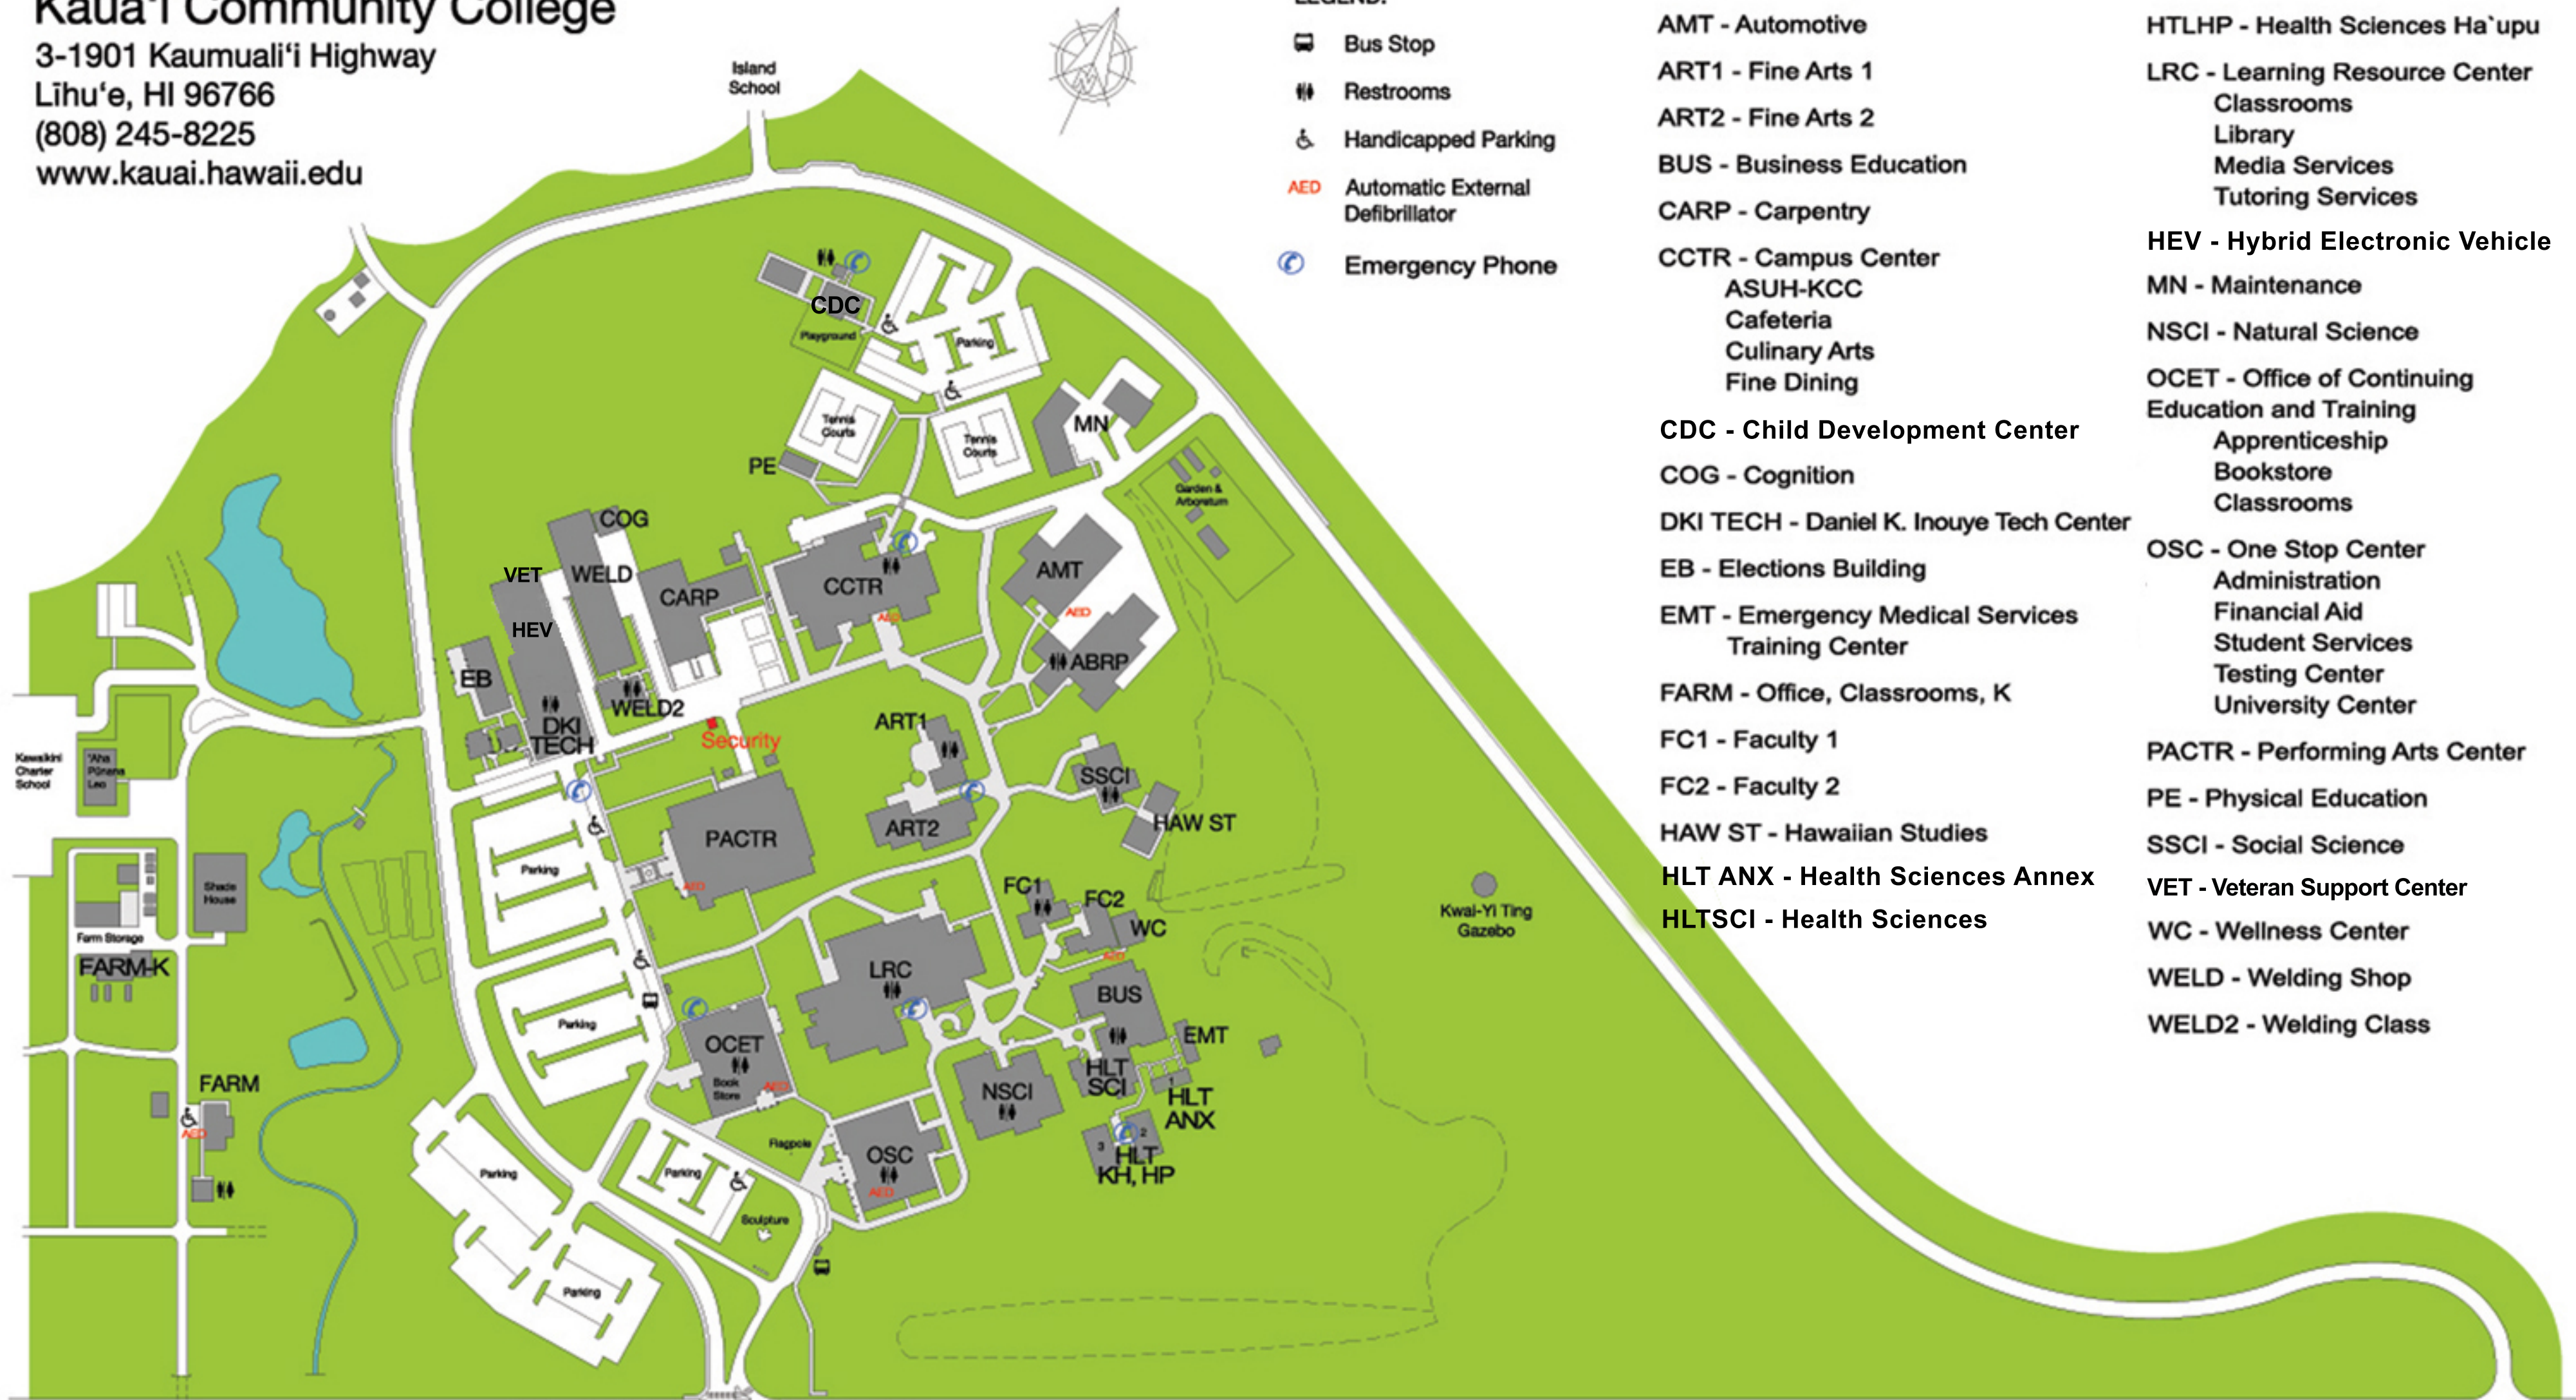

# Kaua'i Community College

3-1901 Kaumuali'i Highway

Līhu'e, HI 96766

(808) 245-8225

www.kauai.hawaii.edu

## LEGEND:

- Bus Stop
- Restrooms
- Handicapped Parking
- Automatic External Defibrillator
- Emergency Phone

- ABRP - Autobody
- AMT - Automotive
- ART1 - Fine Arts 1
- ART2 - Fine Arts 2
- BUS - Business Education
- CARP - Carpentry
- CCTR - Campus Center  
ASUH-KCC  
Cafeteria  
Culinary Arts  
Fine Dining
- CDC - Child Development Center
- COG - Cognition
- DKI TECH - Daniel K. Inouye Tech Center
- EB - Elections Building
- EMT - Emergency Medical Services  
Training Center
- FARM - Office, Classrooms, K
- FC1 - Faculty 1
- FC2 - Faculty 2
- HAW ST - Hawaiian Studies
- HLT ANX - Health Sciences Annex
- HLTSCI - Health Sciences
- HTLKH - Health Sciences Kilohana
- HTLHP - Health Sciences Ha'upu
- LRC - Learning Resource Center  
Classrooms  
Library  
Media Services  
Tutoring Services
- HEV - Hybrid Electronic Vehicle
- MN - Maintenance
- NSCI - Natural Science
- OCET - Office of Continuing  
Education and Training  
Apprenticeship  
Bookstore  
Classrooms
- OSC - One Stop Center  
Administration  
Financial Aid  
Student Services  
Testing Center  
University Center
- PACTR - Performing Arts Center
- PE - Physical Education
- SSCI - Social Science
- VET - Veteran Support Center
- WC - Wellness Center
- WELD - Welding Shop
- WELD2 - Welding Class

KAUMUALI'I HIGHWAY

PUHI RD.

NANI ST.

NUHOU ST.

[Click Map to Print](#)